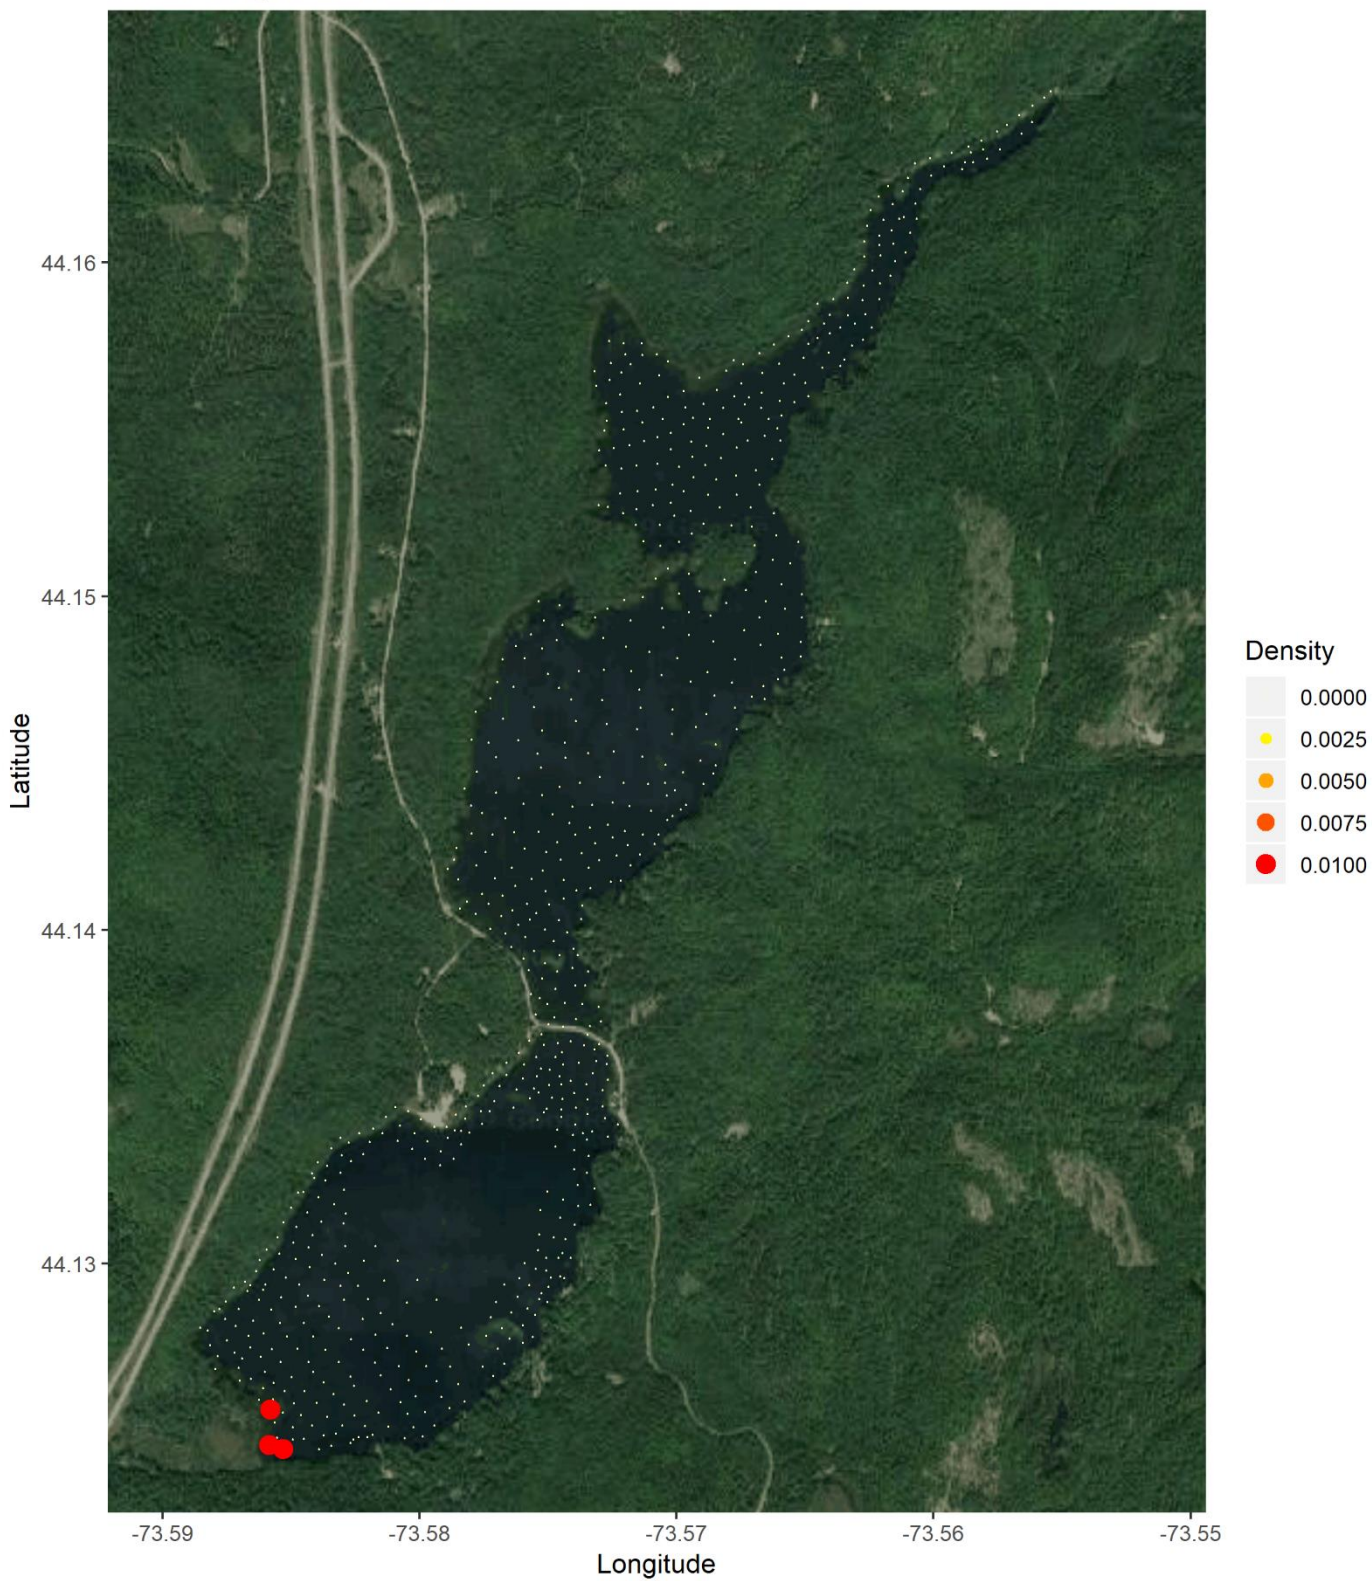

Lincoln Pond 2019 Survey Unknown Pondweed

Northeast Aquatic Research, LLC