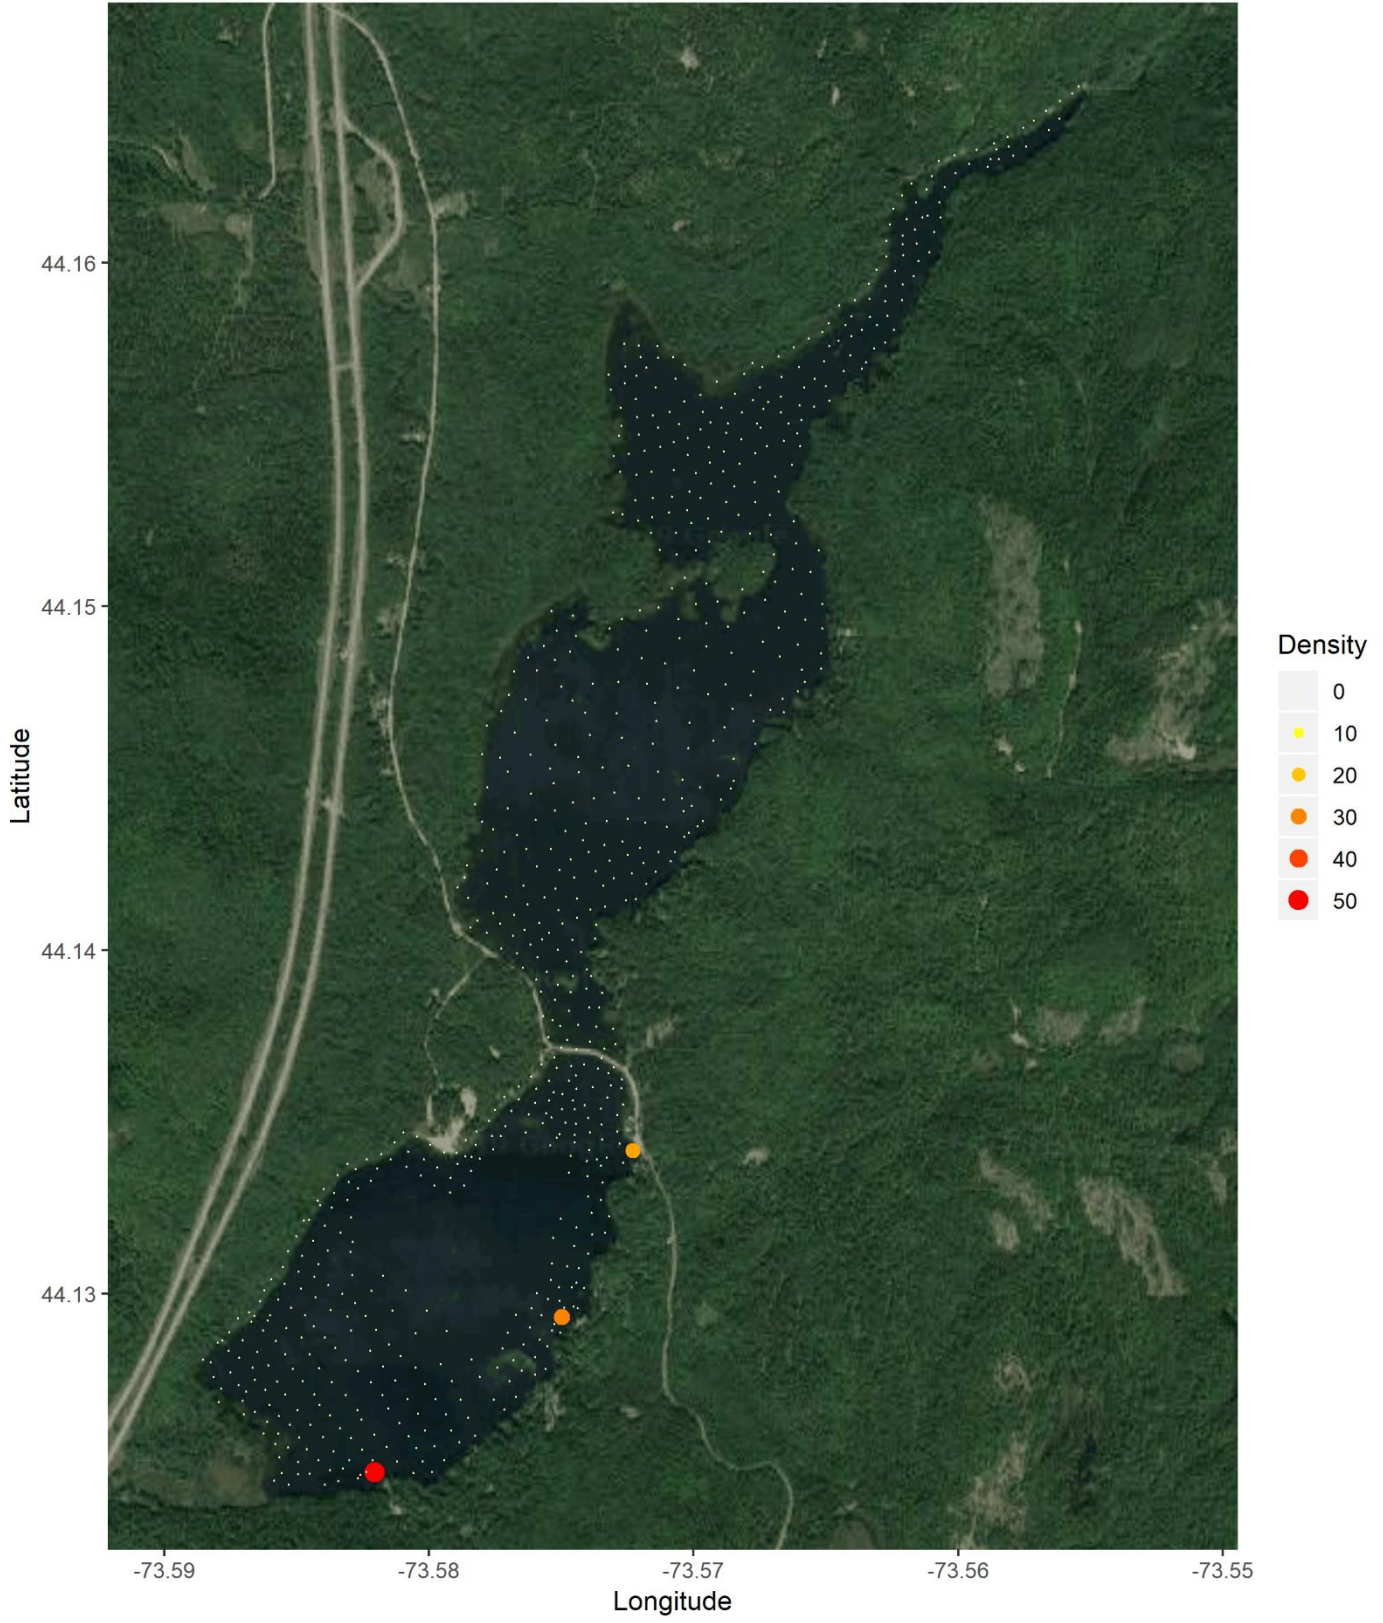

Lincoln Pond 2019 Survey Potamogeton robbinsii
Northeast Aquatic Research, LLC

Lincoln Pond 2019 Survey Potamogeton #3
Northeast Aquatic Research, LLC

Lincoln Pond 2019 Survey Sparganium fluctuens
Northeast Aquatic Research, LLC

Lincoln Pond 2019 Survey *Sagittaria graminea*
Northeast Aquatic Research, LLC

Lincoln Pond 2019 Survey Sedge #1
Northeast Aquatic Research, LLC

Lincoln Pond 2019 Survey Typha
Northeast Aquatic Research, LLC