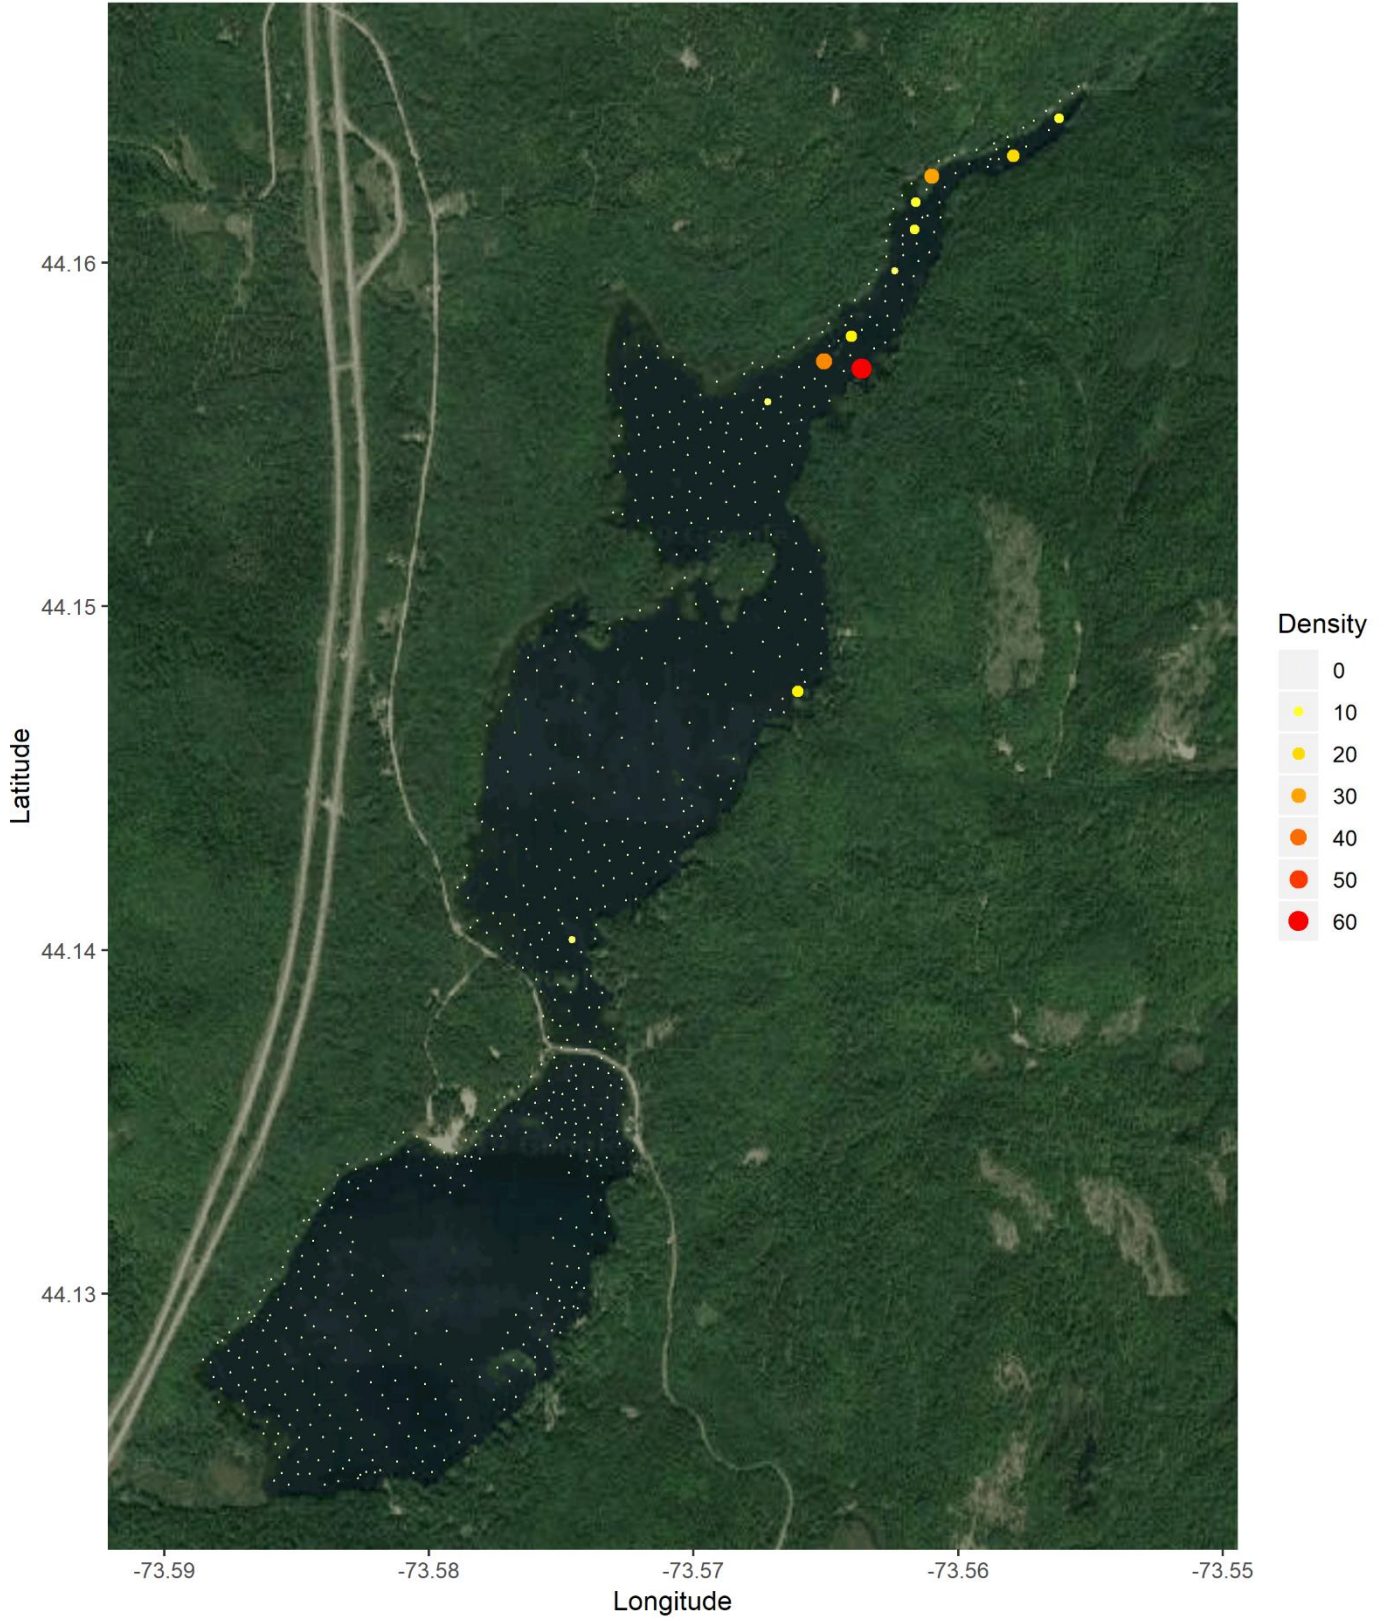

Lincoln Pond 2019 Survey *Sagittaria graminea*
Northeast Aquatic Research, LLC

Lincoln Pond 2019 Survey Sedge #1
Northeast Aquatic Research, LLC

Lincoln Pond 2019 Survey Typha
Northeast Aquatic Research, LLC

Lincoln Pond 2019 Survey *Utricularia minor*
Northeast Aquatic Research, LLC

Lincoln Pond 2019 Survey *Utricularia purpurea*
Northeast Aquatic Research, LLC

Lincoln Pond 2019 Survey *Utricularia radiata*
Northeast Aquatic Research, LLC