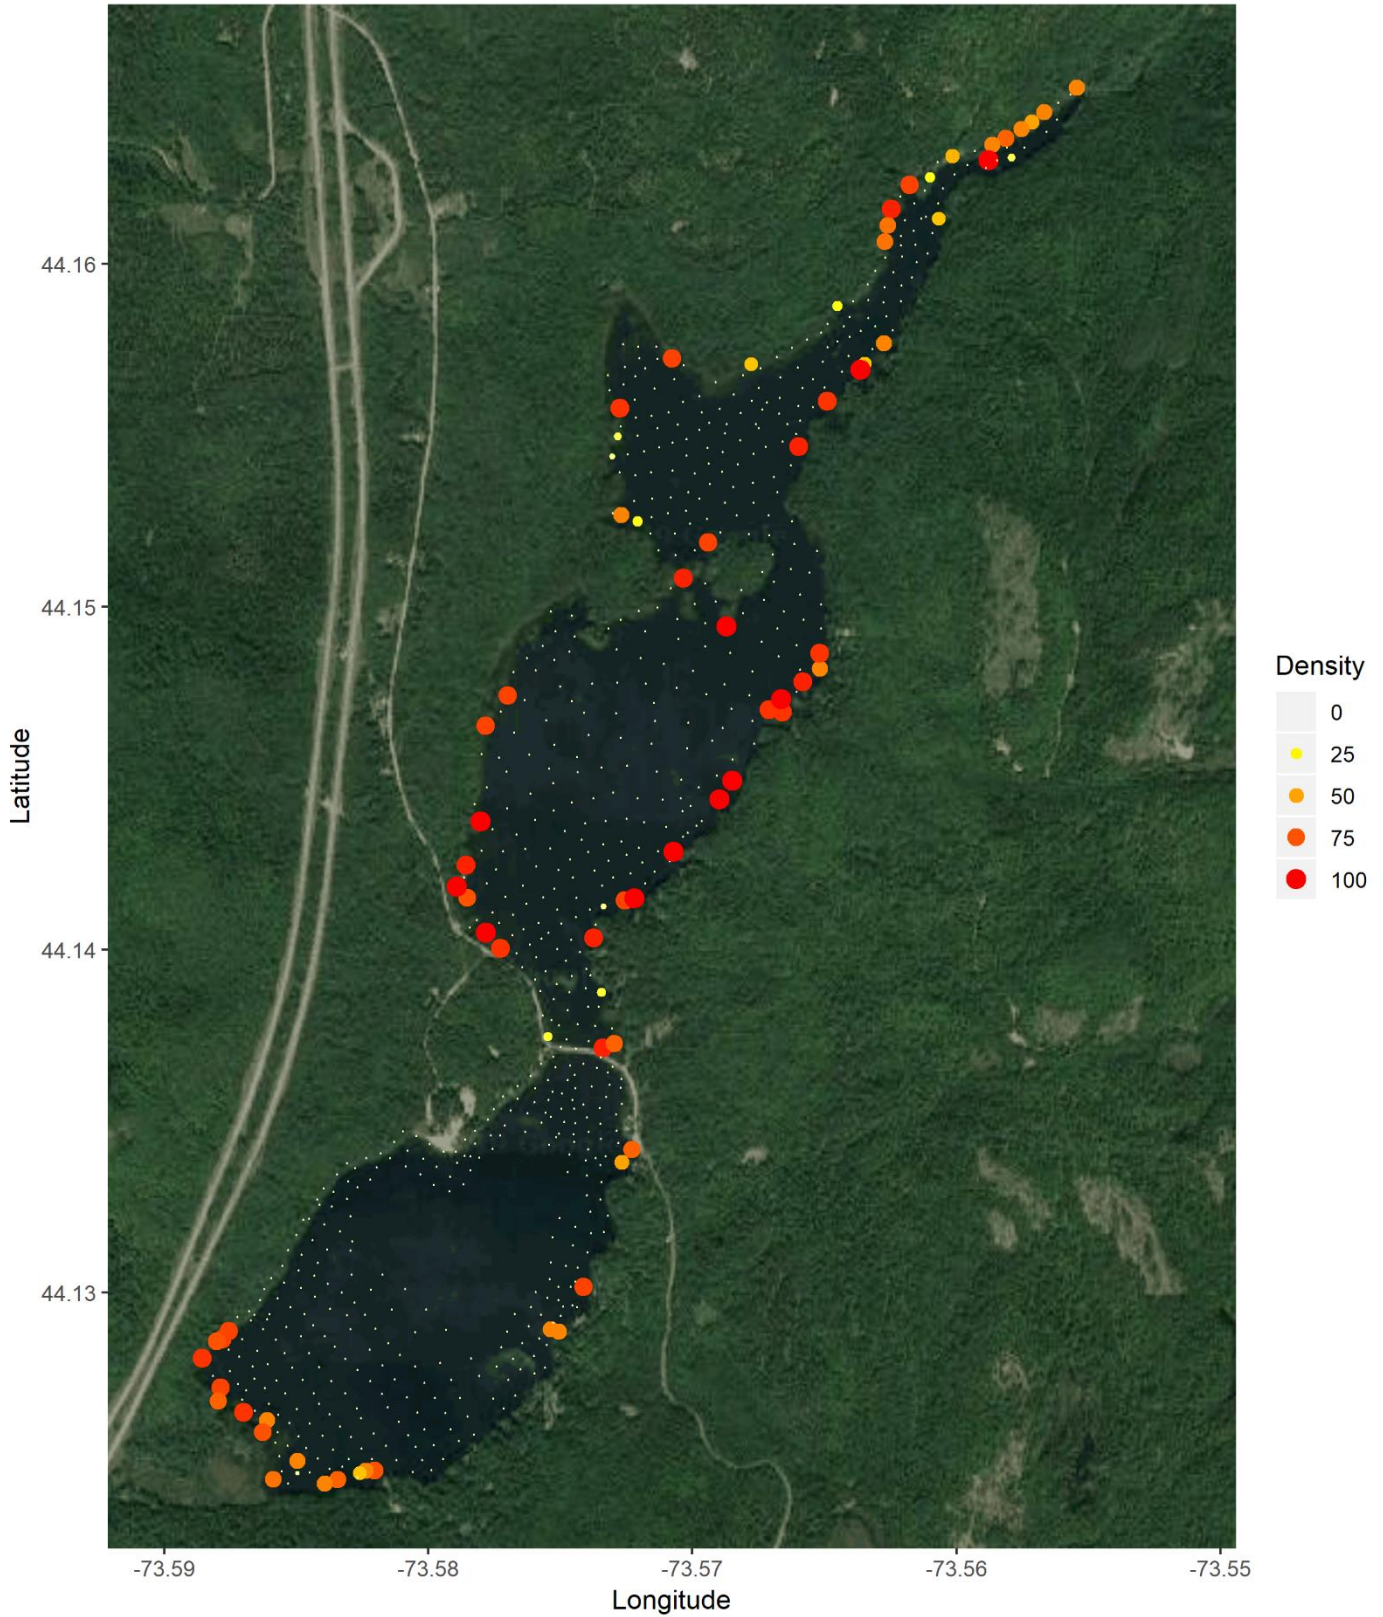

Lincoln Pond 2019 Survey *Brasenia schreberi*
Northeast Aquatic Research, LLC

Lincoln Pond 2019 Survey Chara
Northeast Aquatic Research, LLC

Lincoln Pond 2019 Survey *Eleocharis_acicularis*
Northeast Aquatic Research, LLC

Lincoln Pond 2019 Survey Elatine minima
Northeast Aquatic Research, LLC

Lincoln Pond 2019 Survey *Elodea nuttallii*
Northeast Aquatic Research, LLC

Lincoln Pond 2019 Survey Eriocaulon
Northeast Aquatic Research, LLC