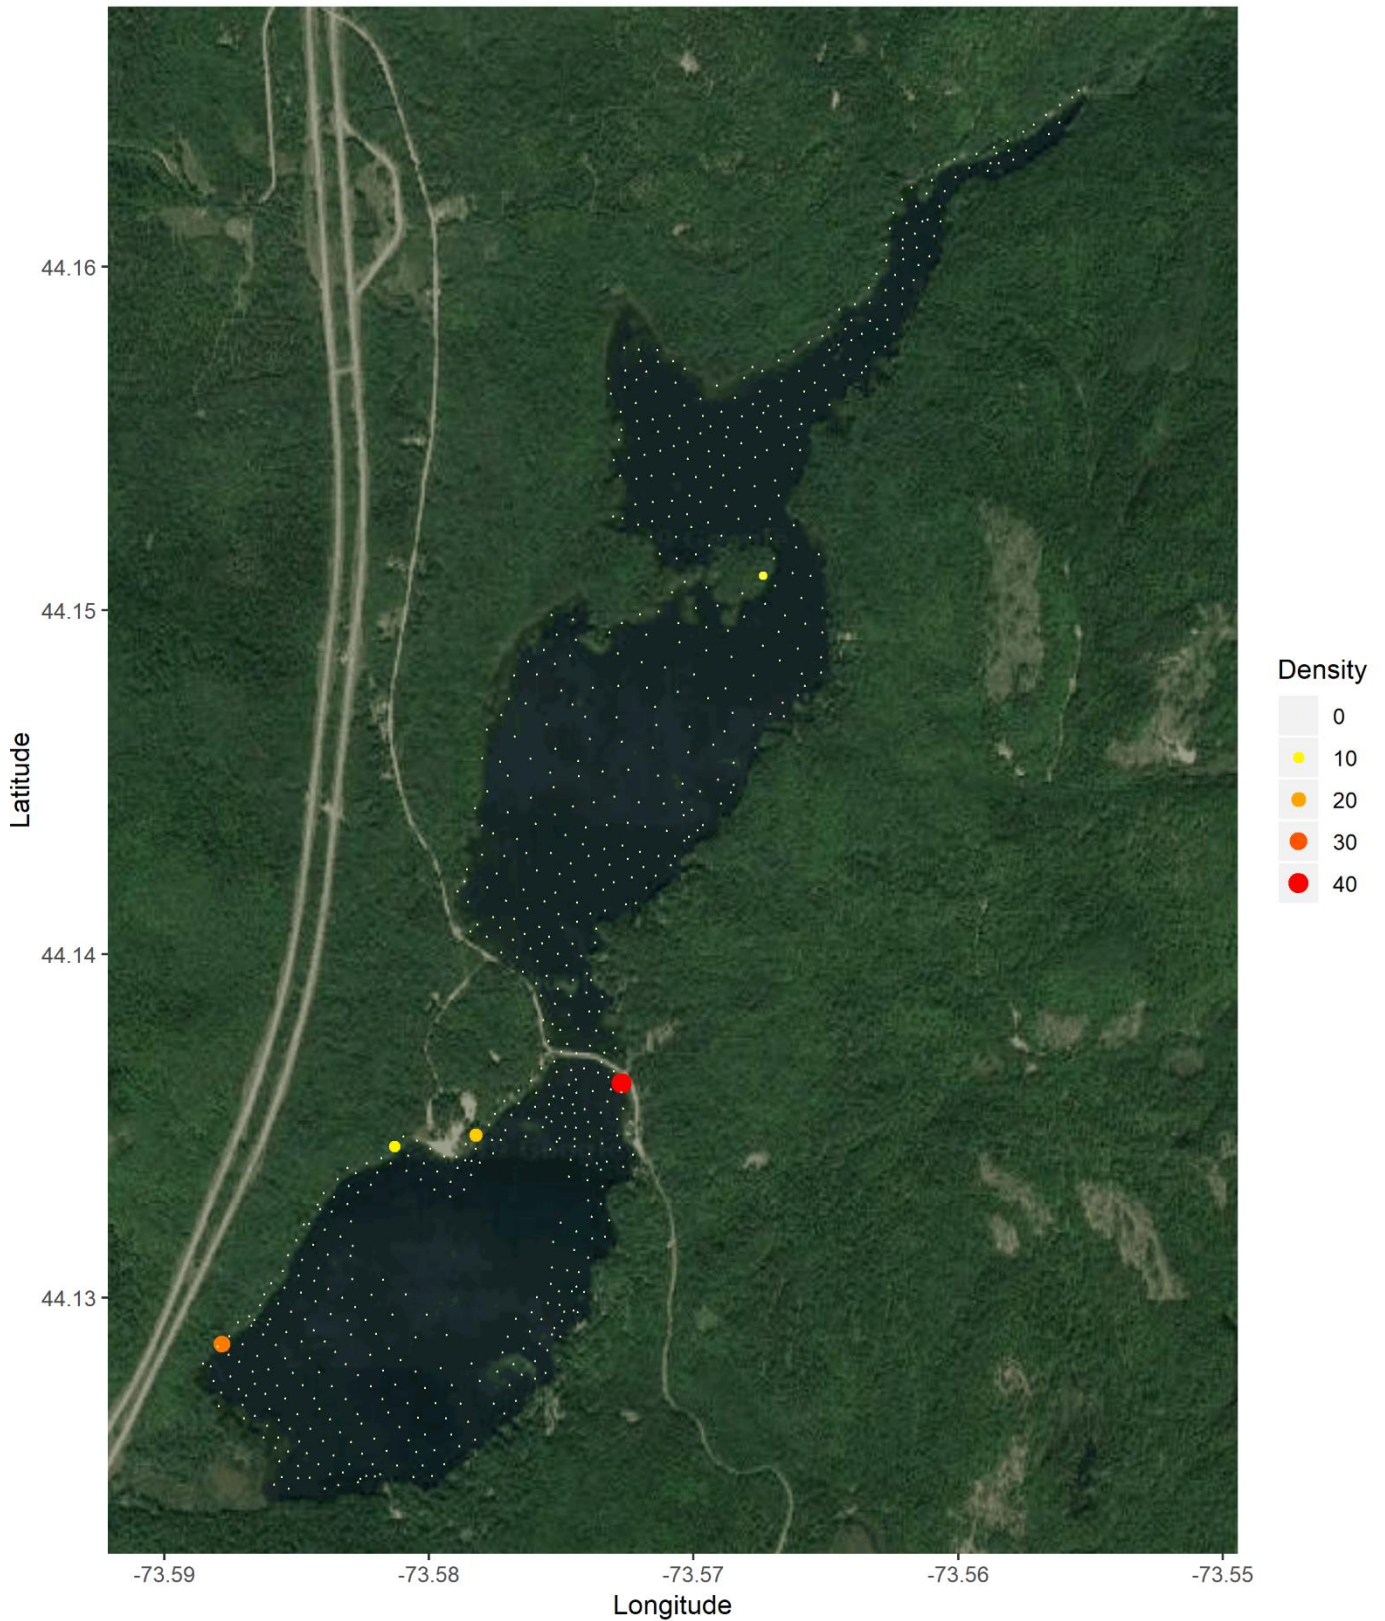

Lincoln Pond 2019 Survey *Brasenia schreberi*
Northeast Aquatic Research, LLC

Lincoln Pond 2019 Survey Chara
Northeast Aquatic Research, LLC

Lincoln Pond 2019 Survey *Eleocharis_acicularis*
Northeast Aquatic Research, LLC

Lincoln Pond 2019 Survey Elatine minima
Northeast Aquatic Research, LLC

Lincoln Pond 2019 Survey *Elodea nuttallii*
Northeast Aquatic Research, LLC

Lincoln Pond 2019 Survey Eriocaulon
Northeast Aquatic Research, LLC