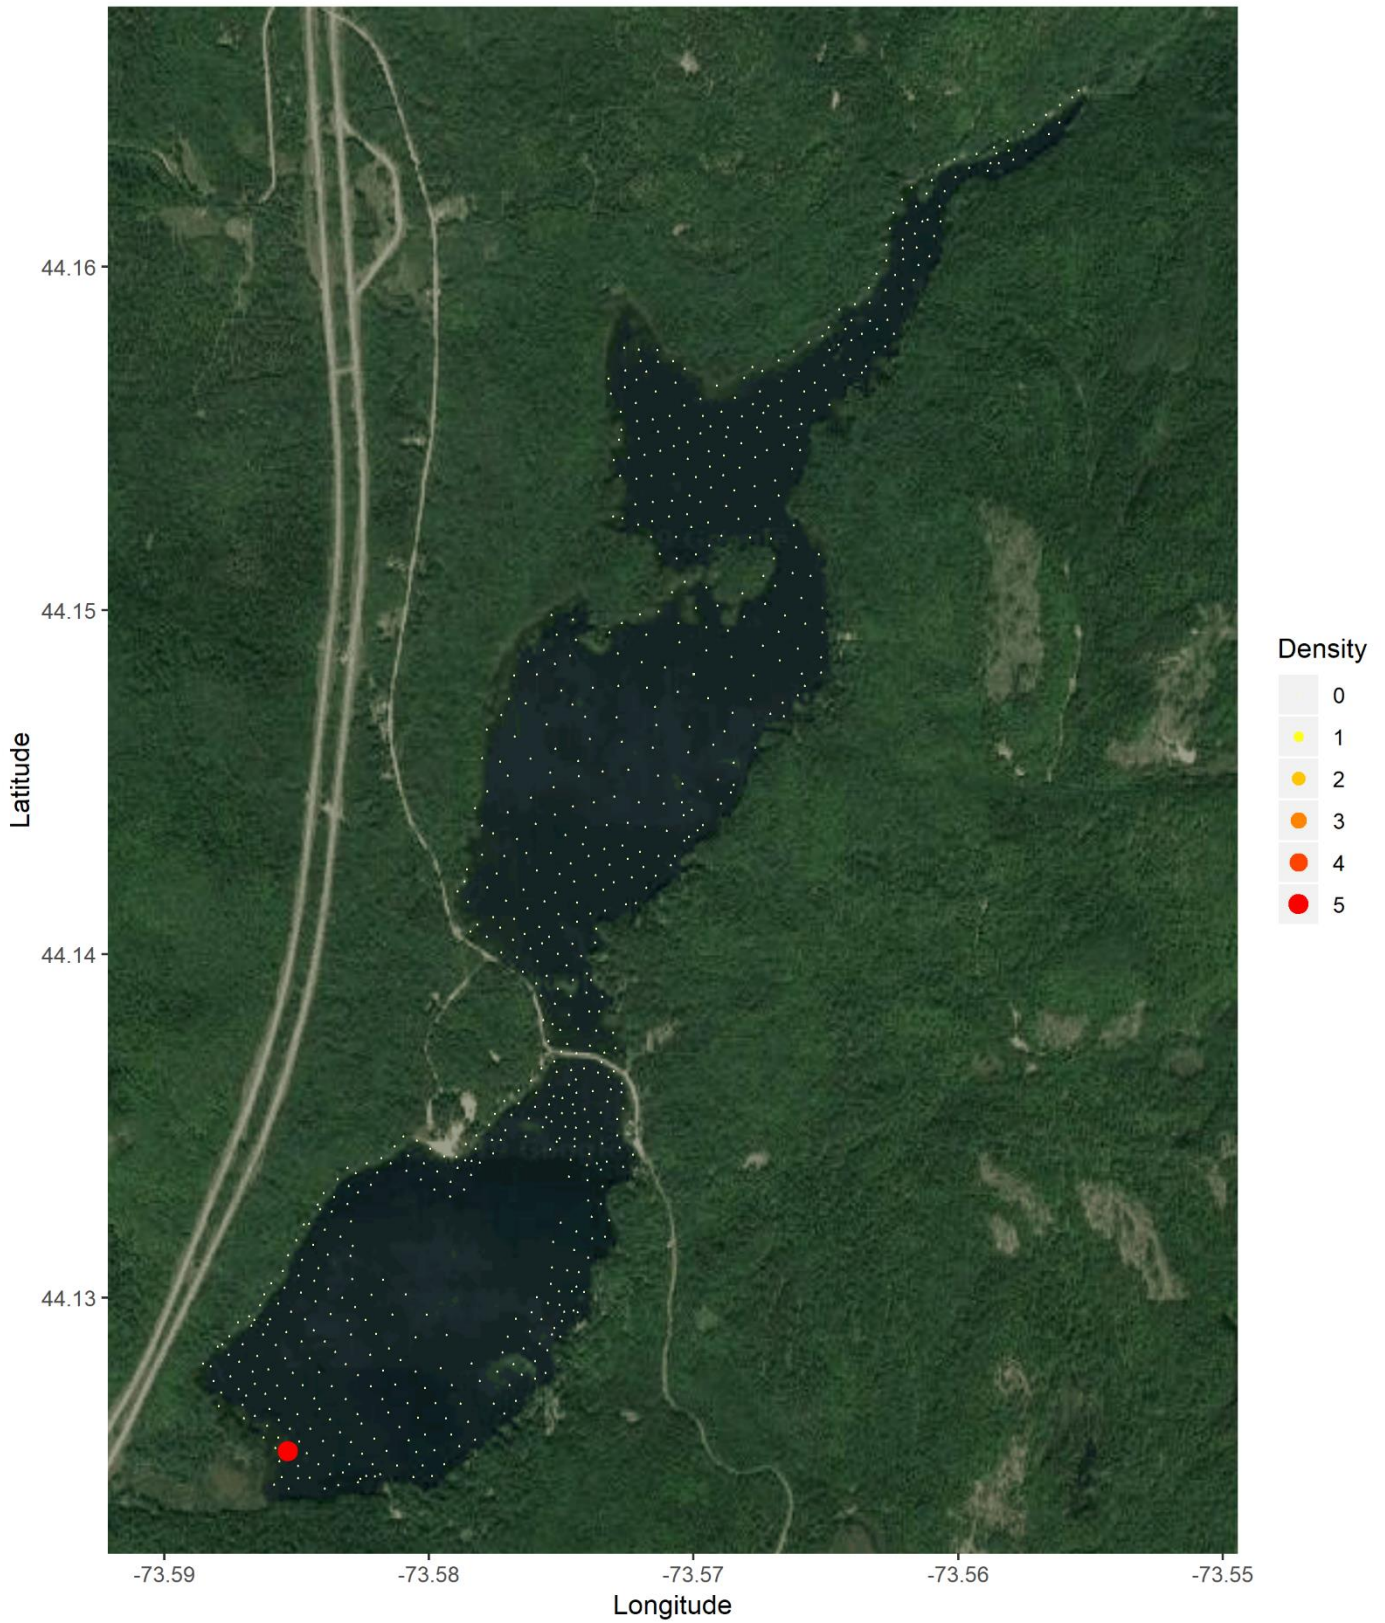

Lincoln Pond 2019 Survey Utricularia sp
Northeast Aquatic Research, LLC