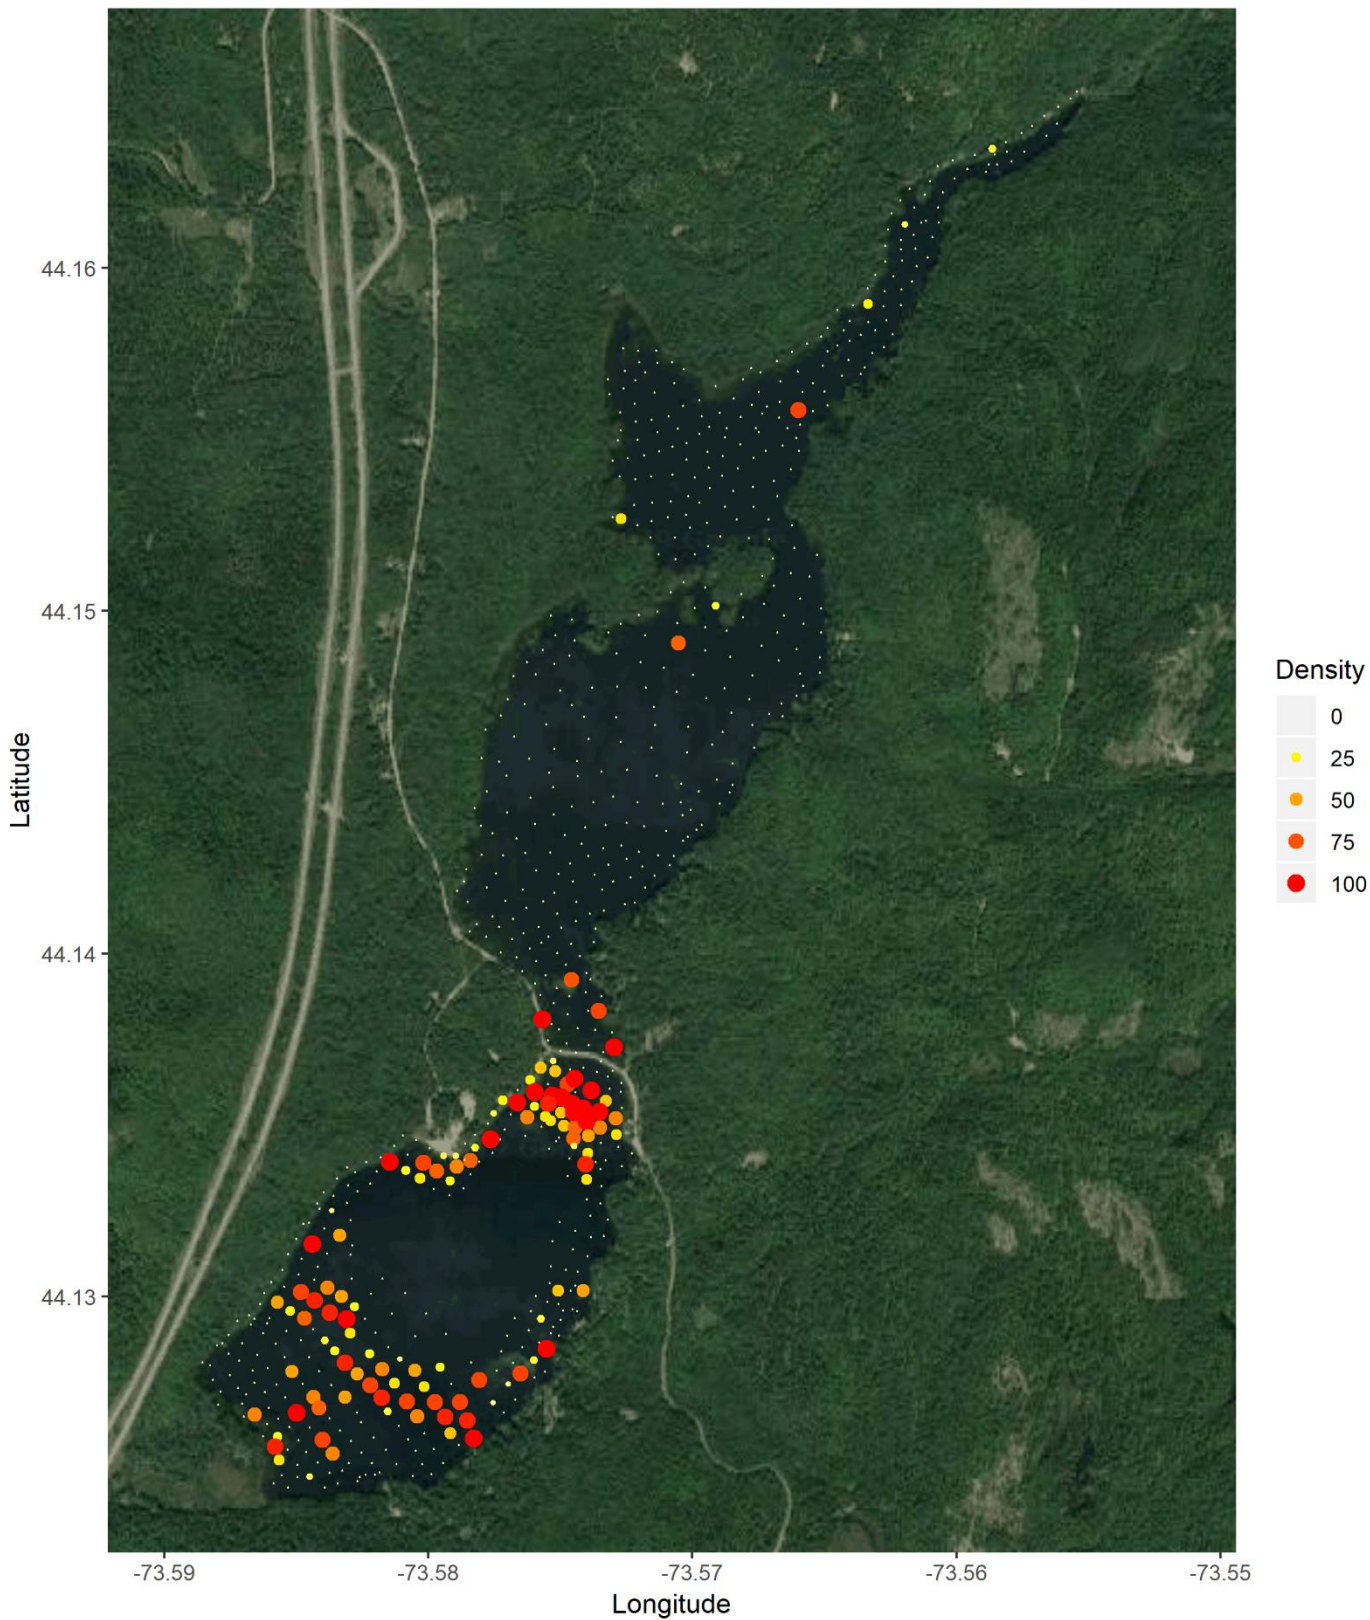

Lincoln Pond 2019 Survey *Najas flexilis*
Northeast Aquatic Research, LLC

Lincoln Pond 2019 Survey *Najas guadelupensis*
Northeast Aquatic Research, LLC

Lincoln Pond 2019 Survey Najas minor
Northeast Aquatic Research, LLC

Lincoln Pond 2019 Survey *Nymphaea odorata*
Northeast Aquatic Research, LLC

Lincoln Pond 2019 Survey Nuphar variegata
Northeast Aquatic Research, LLC

Lincoln Pond 2019 Survey Nitella
Northeast Aquatic Research, LLC