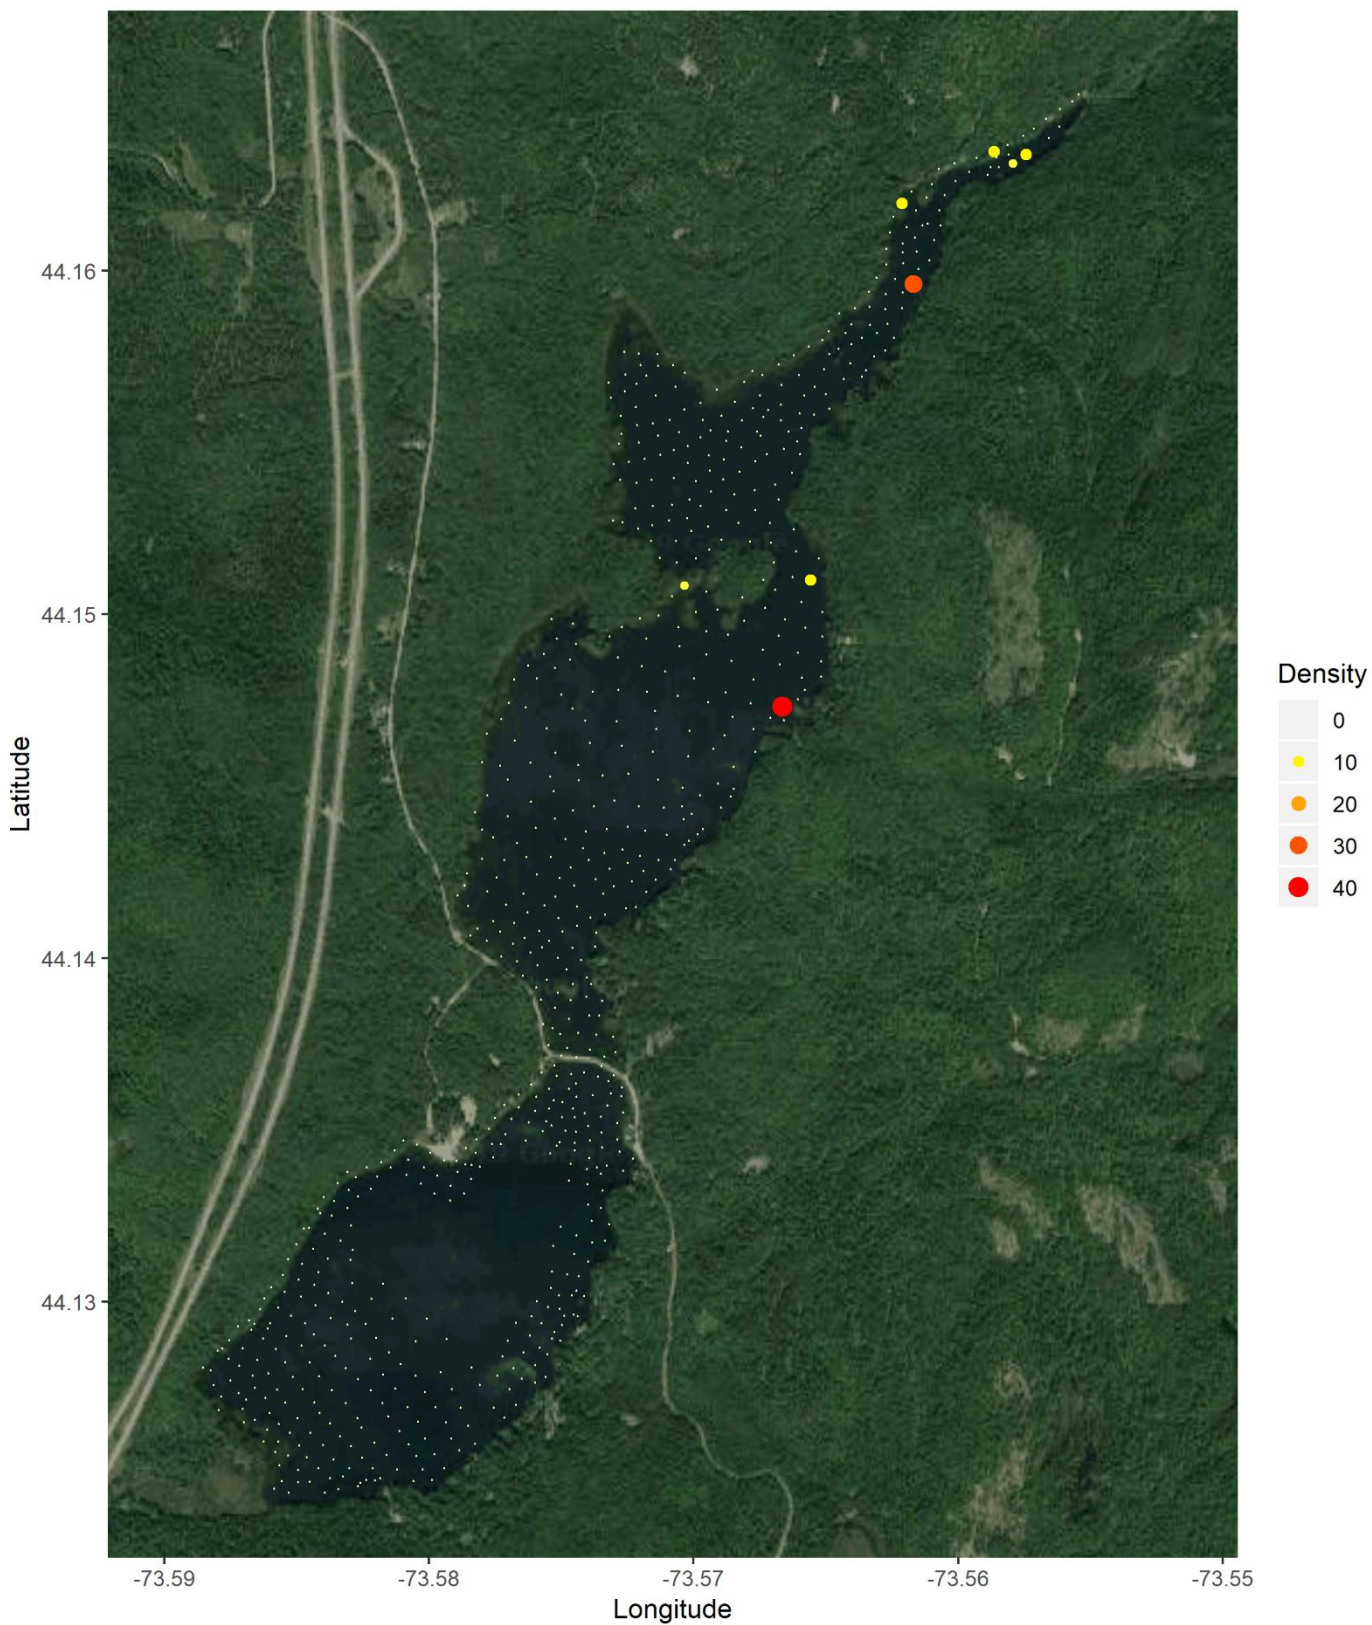

Lincoln Pond 2019 Survey *Nymphaea odorata*
Northeast Aquatic Research, LLC

Lincoln Pond 2019 Survey Nuphar variegata
Northeast Aquatic Research, LLC

Lincoln Pond 2019 Survey Nitella
Northeast Aquatic Research, LLC

Lincoln Pond 2019 Survey Potamogeton_amplifolius
Northeast Aquatic Research, LLC

Lincoln Pond 2019 Survey Potamogeton epiphydrus
Northeast Aquatic Research, LLC

Lincoln Pond 2019 Survey Potamogeton gramineus
Northeast Aquatic Research, LLC