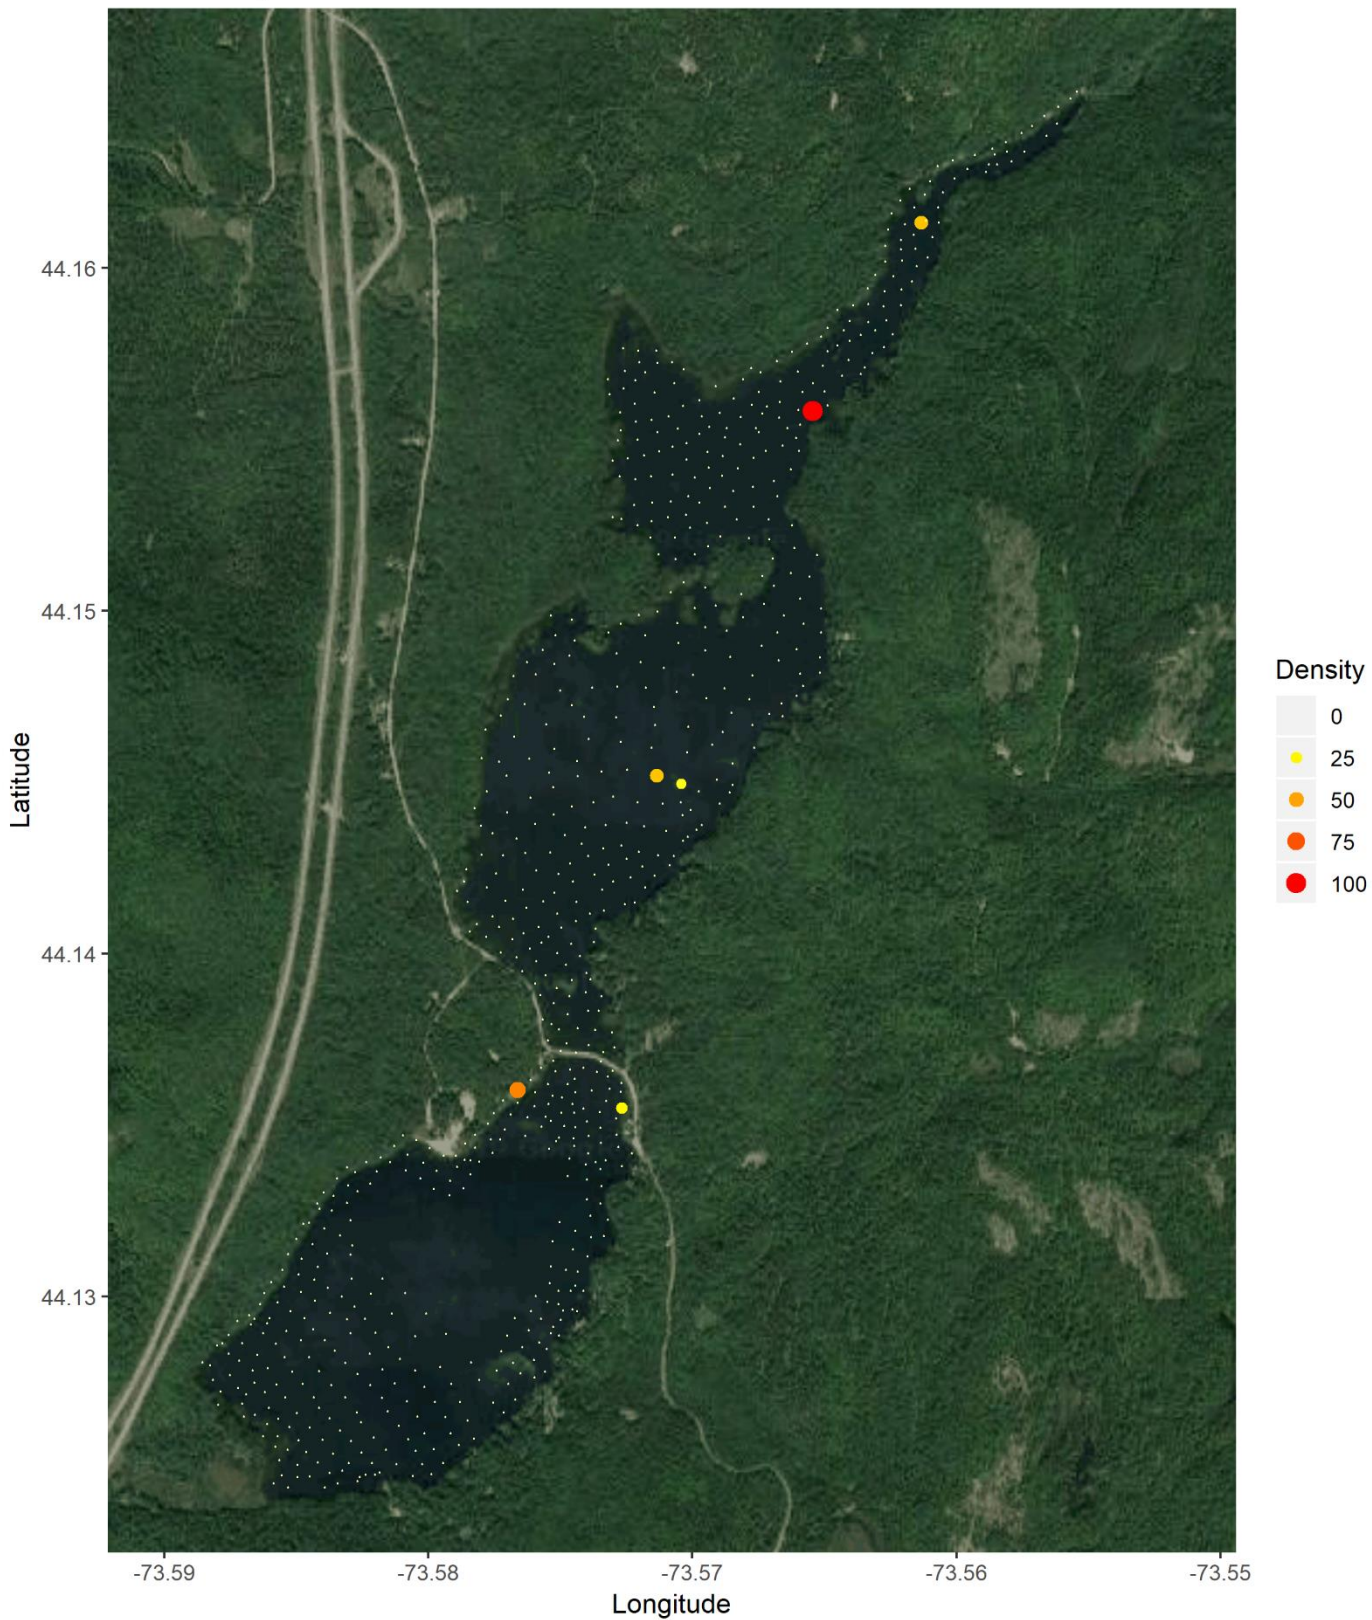

Lincoln Pond 2019 Survey *Brasenia schreberi*
Northeast Aquatic Research, LLC

Lincoln Pond 2019 Survey Chara
Northeast Aquatic Research, LLC

Lincoln Pond 2019 Survey *Eleocharis_acicularis*
Northeast Aquatic Research, LLC

Lincoln Pond 2019 Survey Elatine minima
Northeast Aquatic Research, LLC

Lincoln Pond 2019 Survey *Elodea nuttallii*
Northeast Aquatic Research, LLC

Lincoln Pond 2019 Survey Eriocaulon
Northeast Aquatic Research, LLC