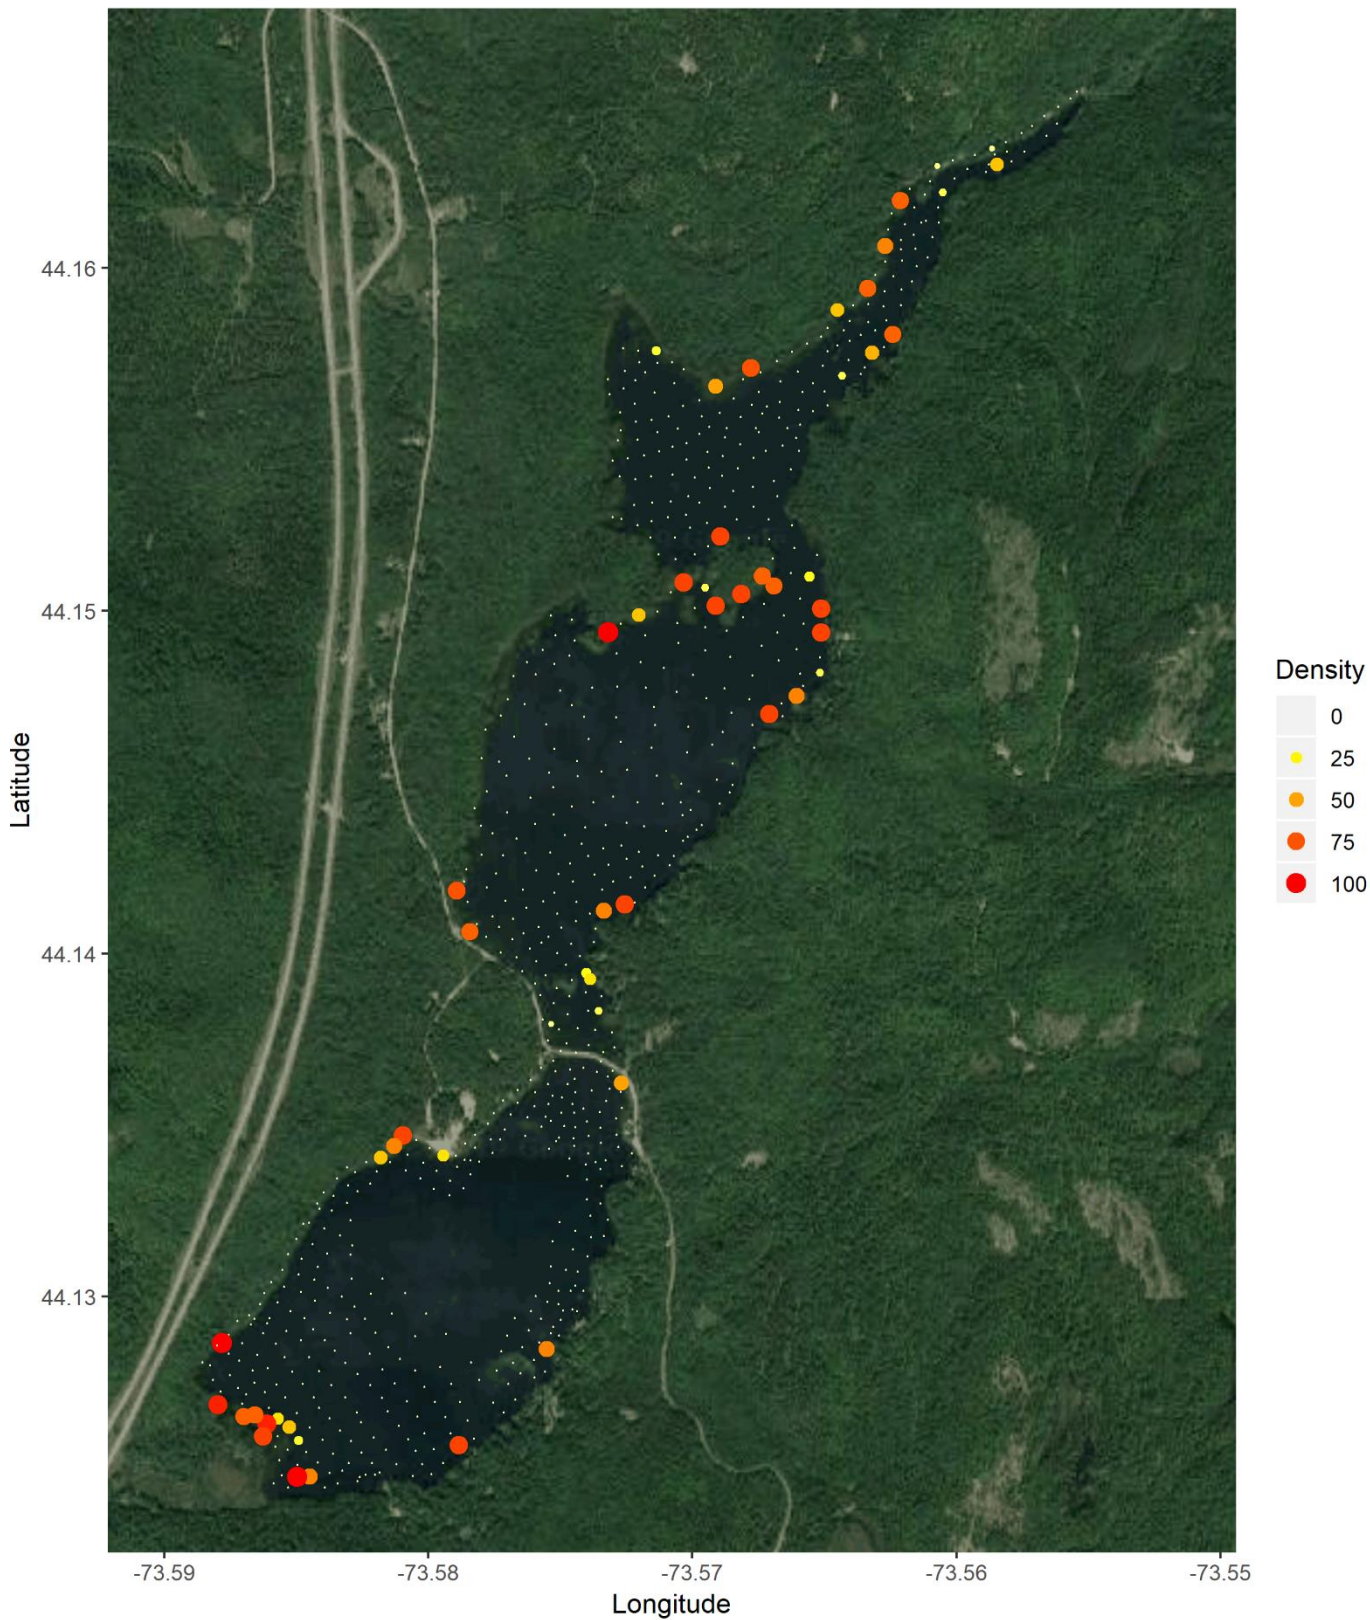

Lincoln Pond 2019 Survey Elatine minima
Northeast Aquatic Research, LLC

Lincoln Pond 2019 Survey *Elodea nuttallii*
Northeast Aquatic Research, LLC

Lincoln Pond 2019 Survey Eriocaulon
Northeast Aquatic Research, LLC

Lincoln Pond 2019 Survey Filamentous algae
Northeast Aquatic Research, LLC

Lincoln Pond 2019 Survey Eurasian Milfoil
Northeast Aquatic Research, LLC

Lincoln Pond 2019 Survey *Myriophyllum tenellum*
Northeast Aquatic Research, LLC