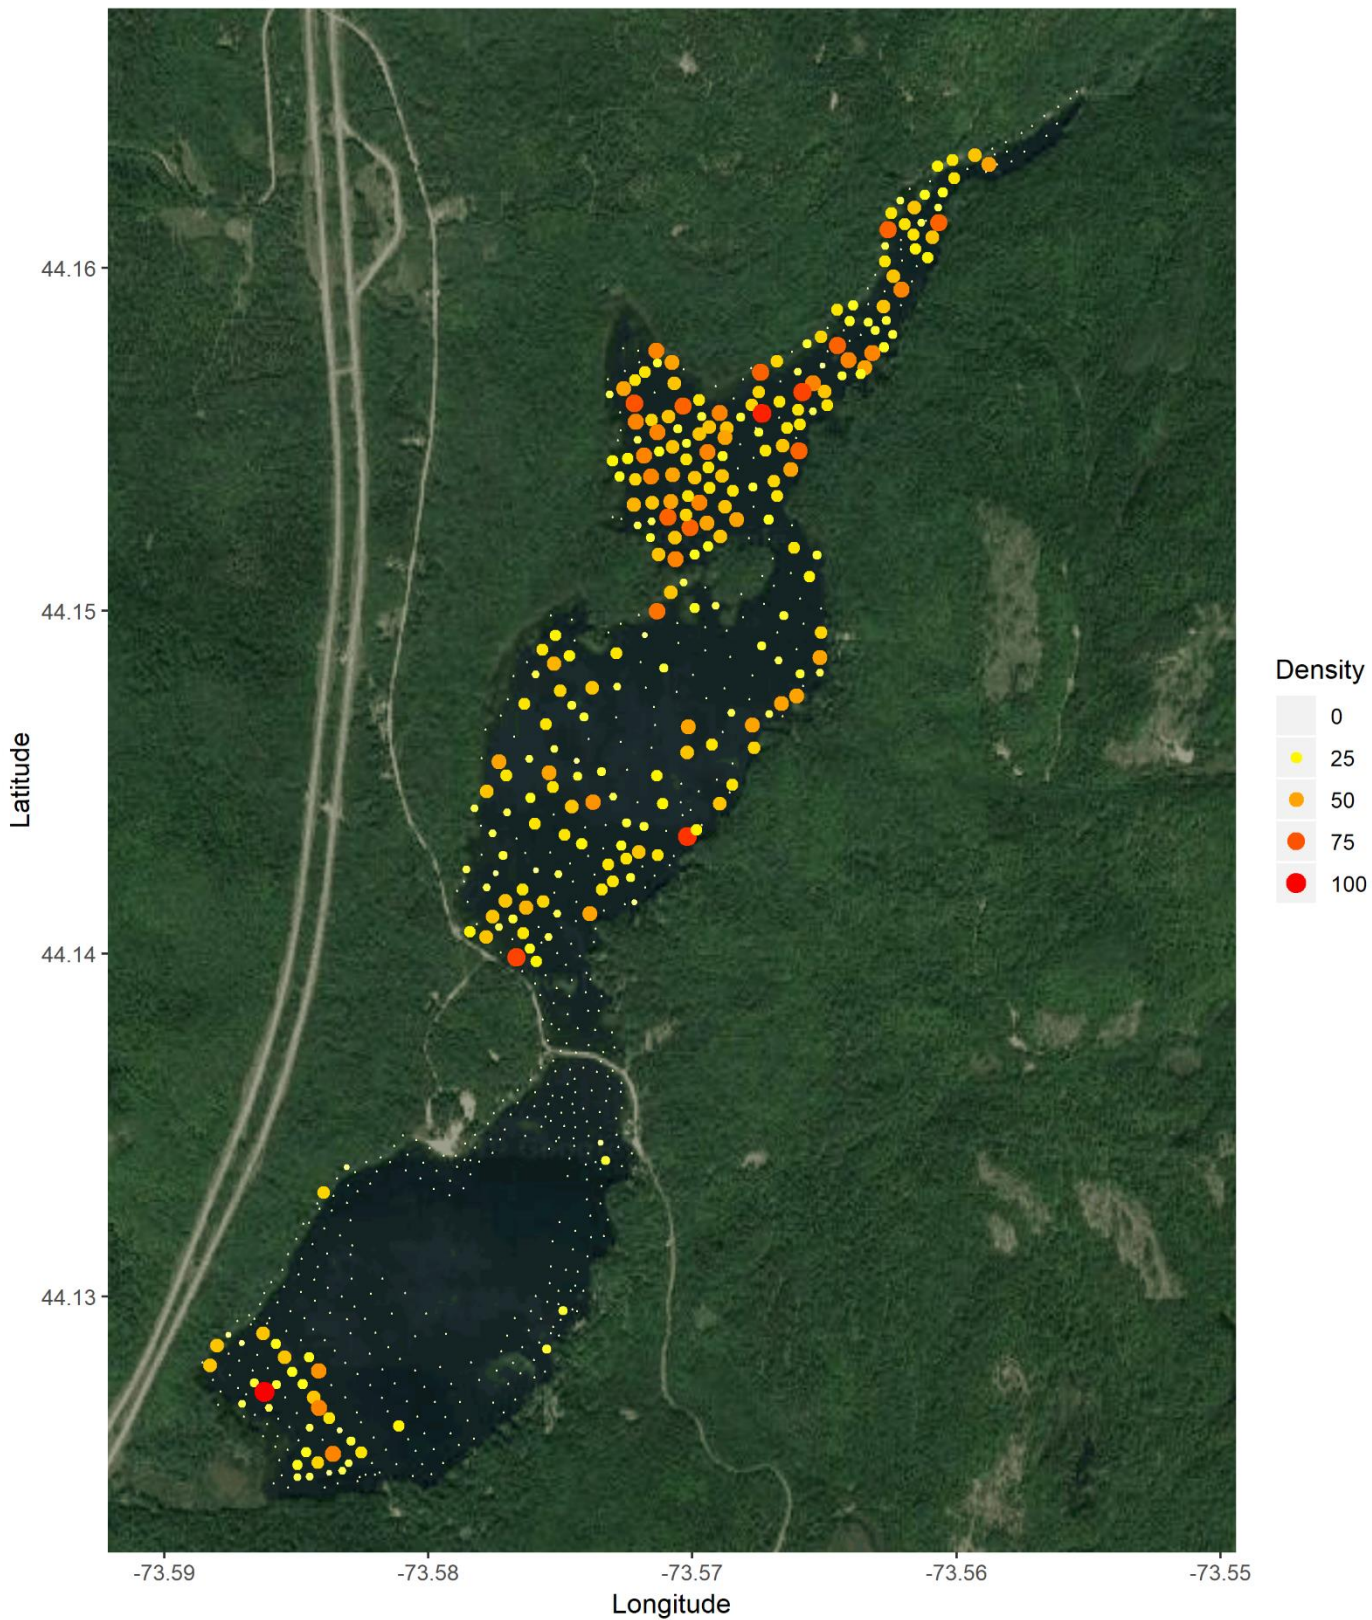

Lincoln Pond 2019 Survey *Nymphaea odorata*
Northeast Aquatic Research, LLC

Lincoln Pond 2019 Survey Nuphar variegata
Northeast Aquatic Research, LLC

Lincoln Pond 2019 Survey Nitella
Northeast Aquatic Research, LLC

Lincoln Pond 2019 Survey Potamogeton_amplifolius
Northeast Aquatic Research, LLC

Lincoln Pond 2019 Survey Potamogeton epiphydrus
Northeast Aquatic Research, LLC

Lincoln Pond 2019 Survey Potamogeton gramineus
Northeast Aquatic Research, LLC