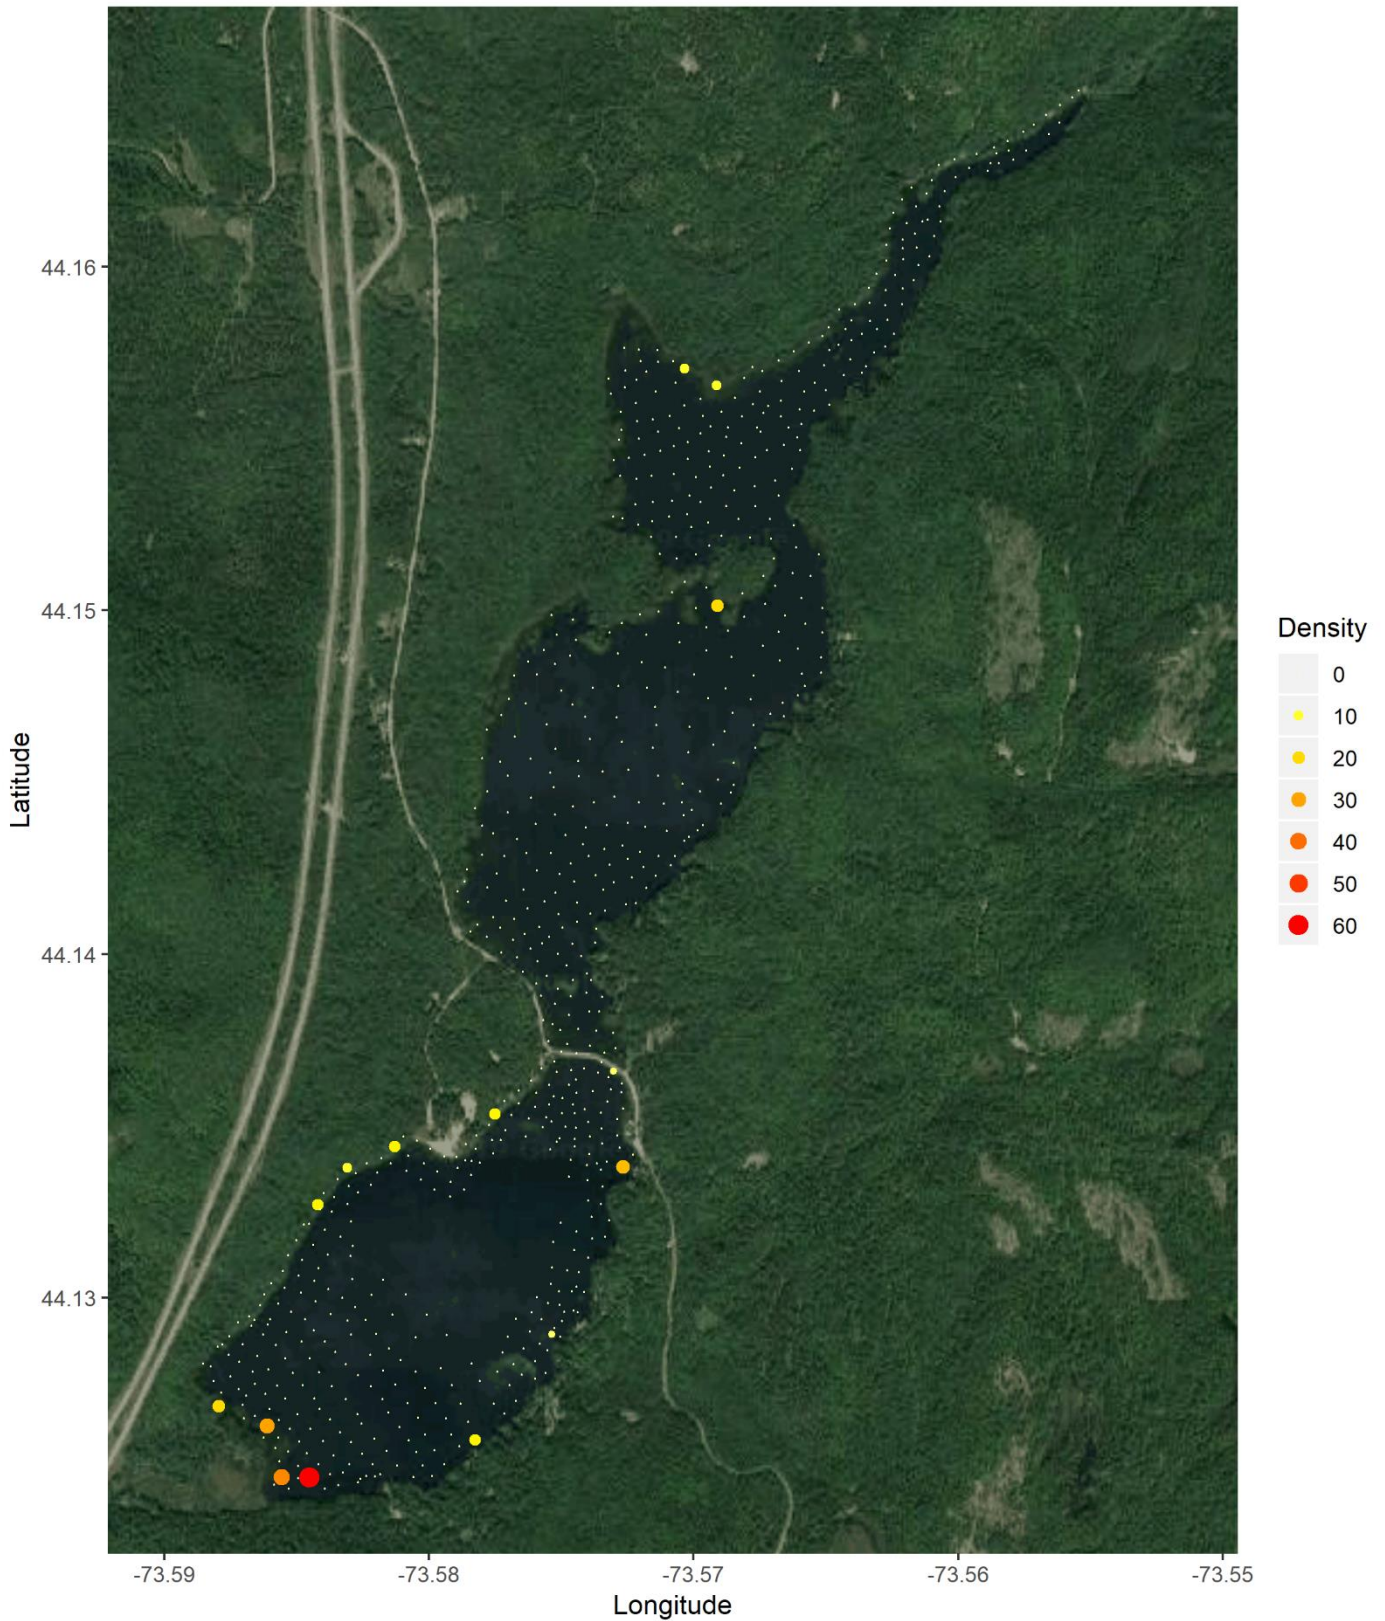

Lincoln Pond 2019 Survey Potamogeton robbinsii
Northeast Aquatic Research, LLC

Lincoln Pond 2019 Survey Potamogeton #3
Northeast Aquatic Research, LLC

Lincoln Pond 2019 Survey Sparganium fluctuens
Northeast Aquatic Research, LLC

Lincoln Pond 2019 Survey *Sagittaria graminea*
Northeast Aquatic Research, LLC

Lincoln Pond 2019 Survey Sedge #1
Northeast Aquatic Research, LLC

Lincoln Pond 2019 Survey Typha
Northeast Aquatic Research, LLC