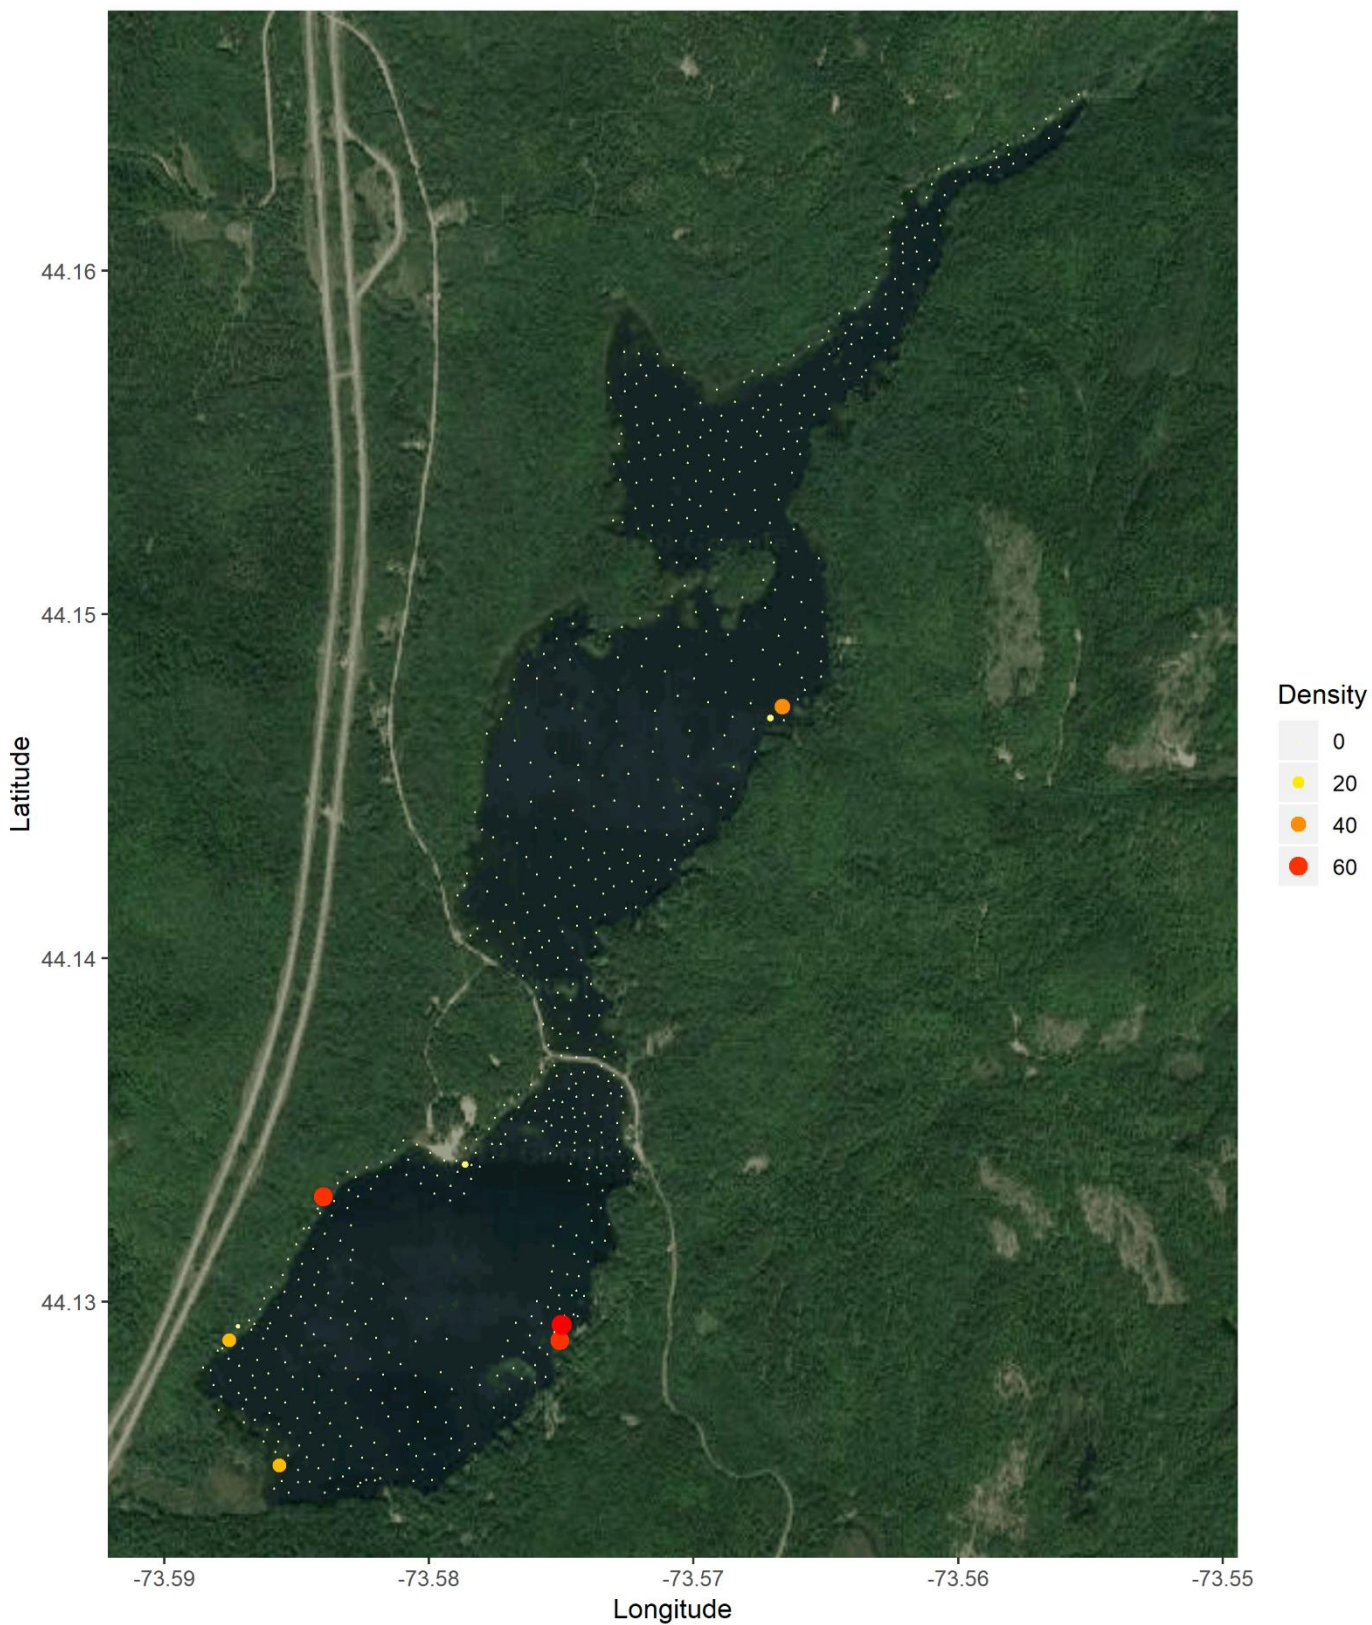

Lincoln Pond 2019 Survey Potamogeton pusillus
Northeast Aquatic Research, LLC