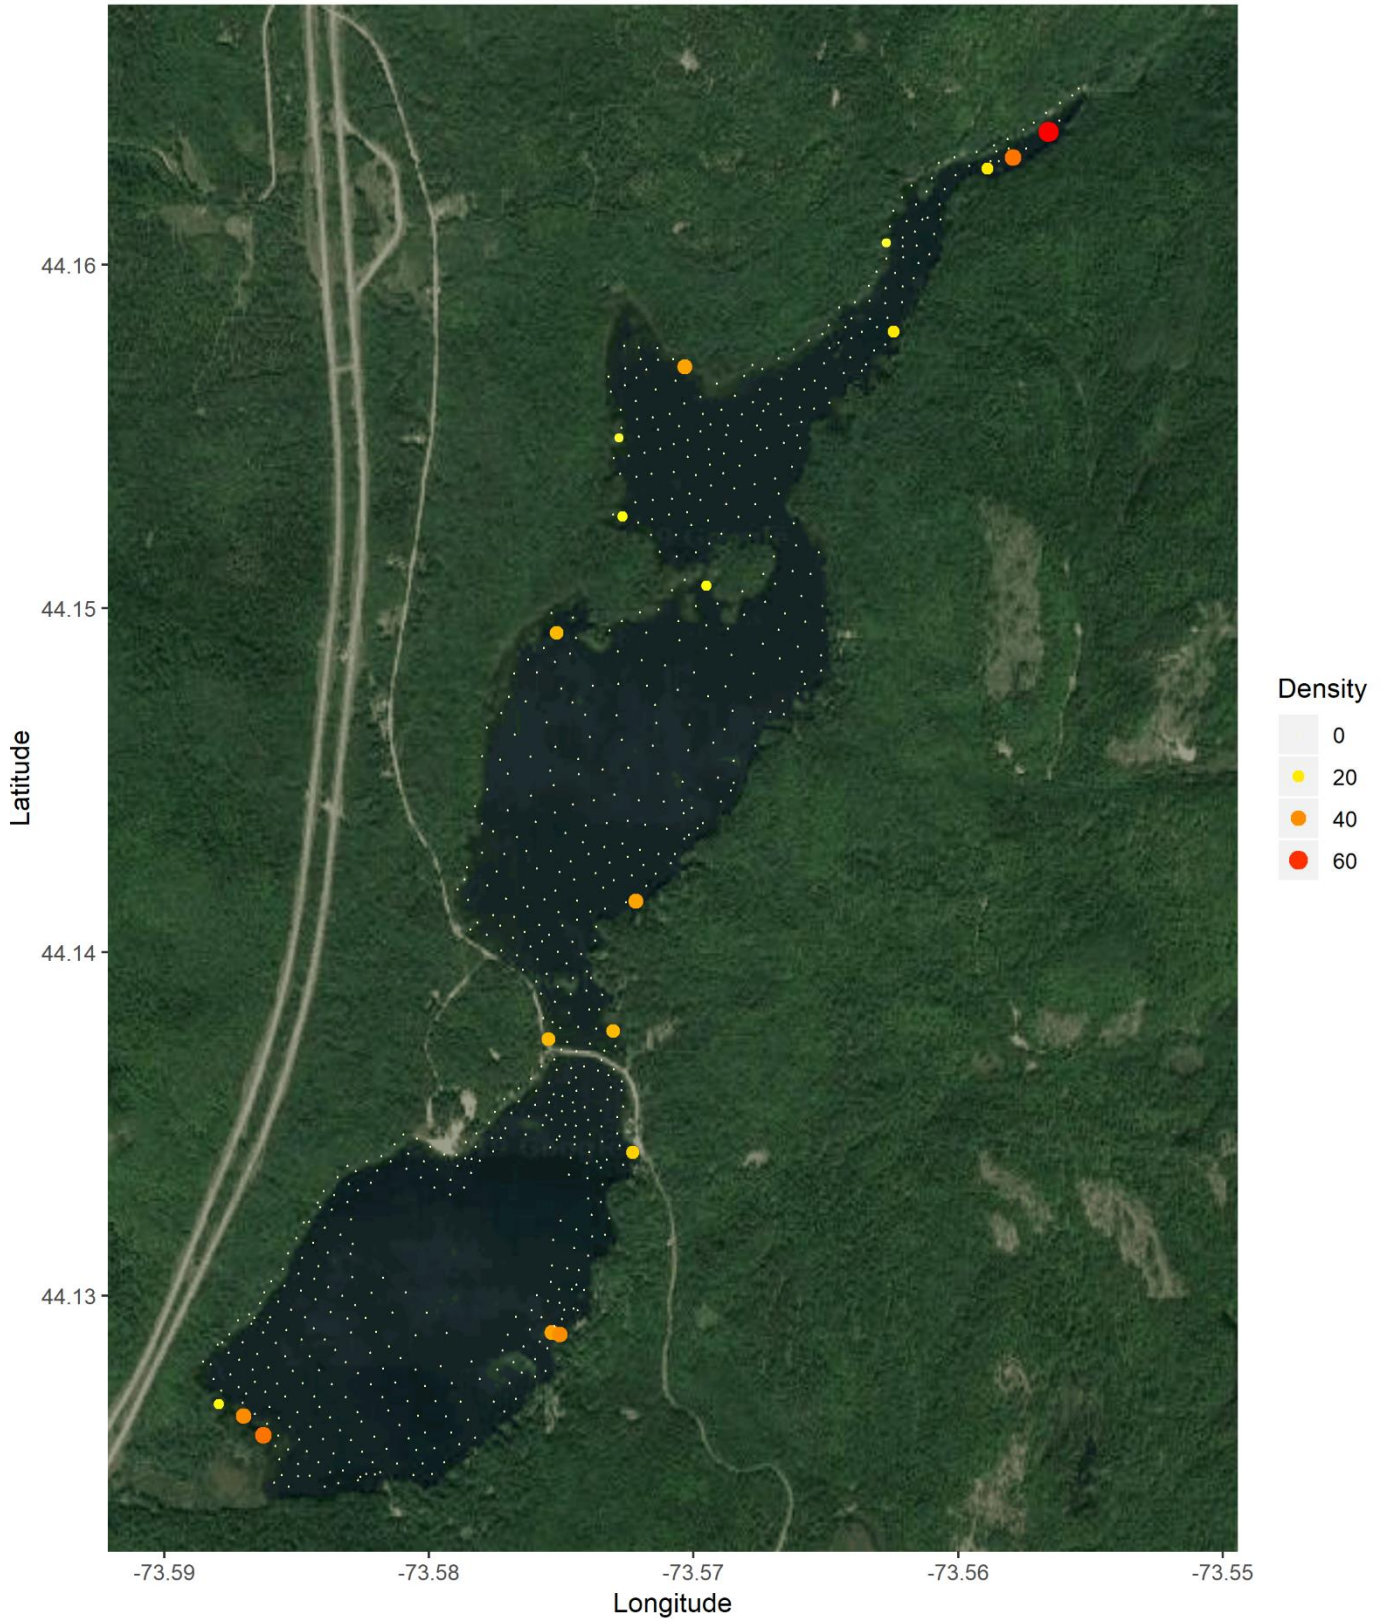

Lincoln Pond 2019 Survey Potamogeton natans
Northeast Aquatic Research, LLC

Lincoln Pond 2019 Survey *Potamogeton perfoliatus*
Northeast Aquatic Research, LLC

Lincoln Pond 2019 Survey Potamogeton pusillus
Northeast Aquatic Research, LLC

Lincoln Pond 2019 Survey *Sagittaria graminea*
Northeast Aquatic Research, LLC

Lincoln Pond 2019 Survey Sedge #1
Northeast Aquatic Research, LLC

Lincoln Pond 2019 Survey Typha
Northeast Aquatic Research, LLC