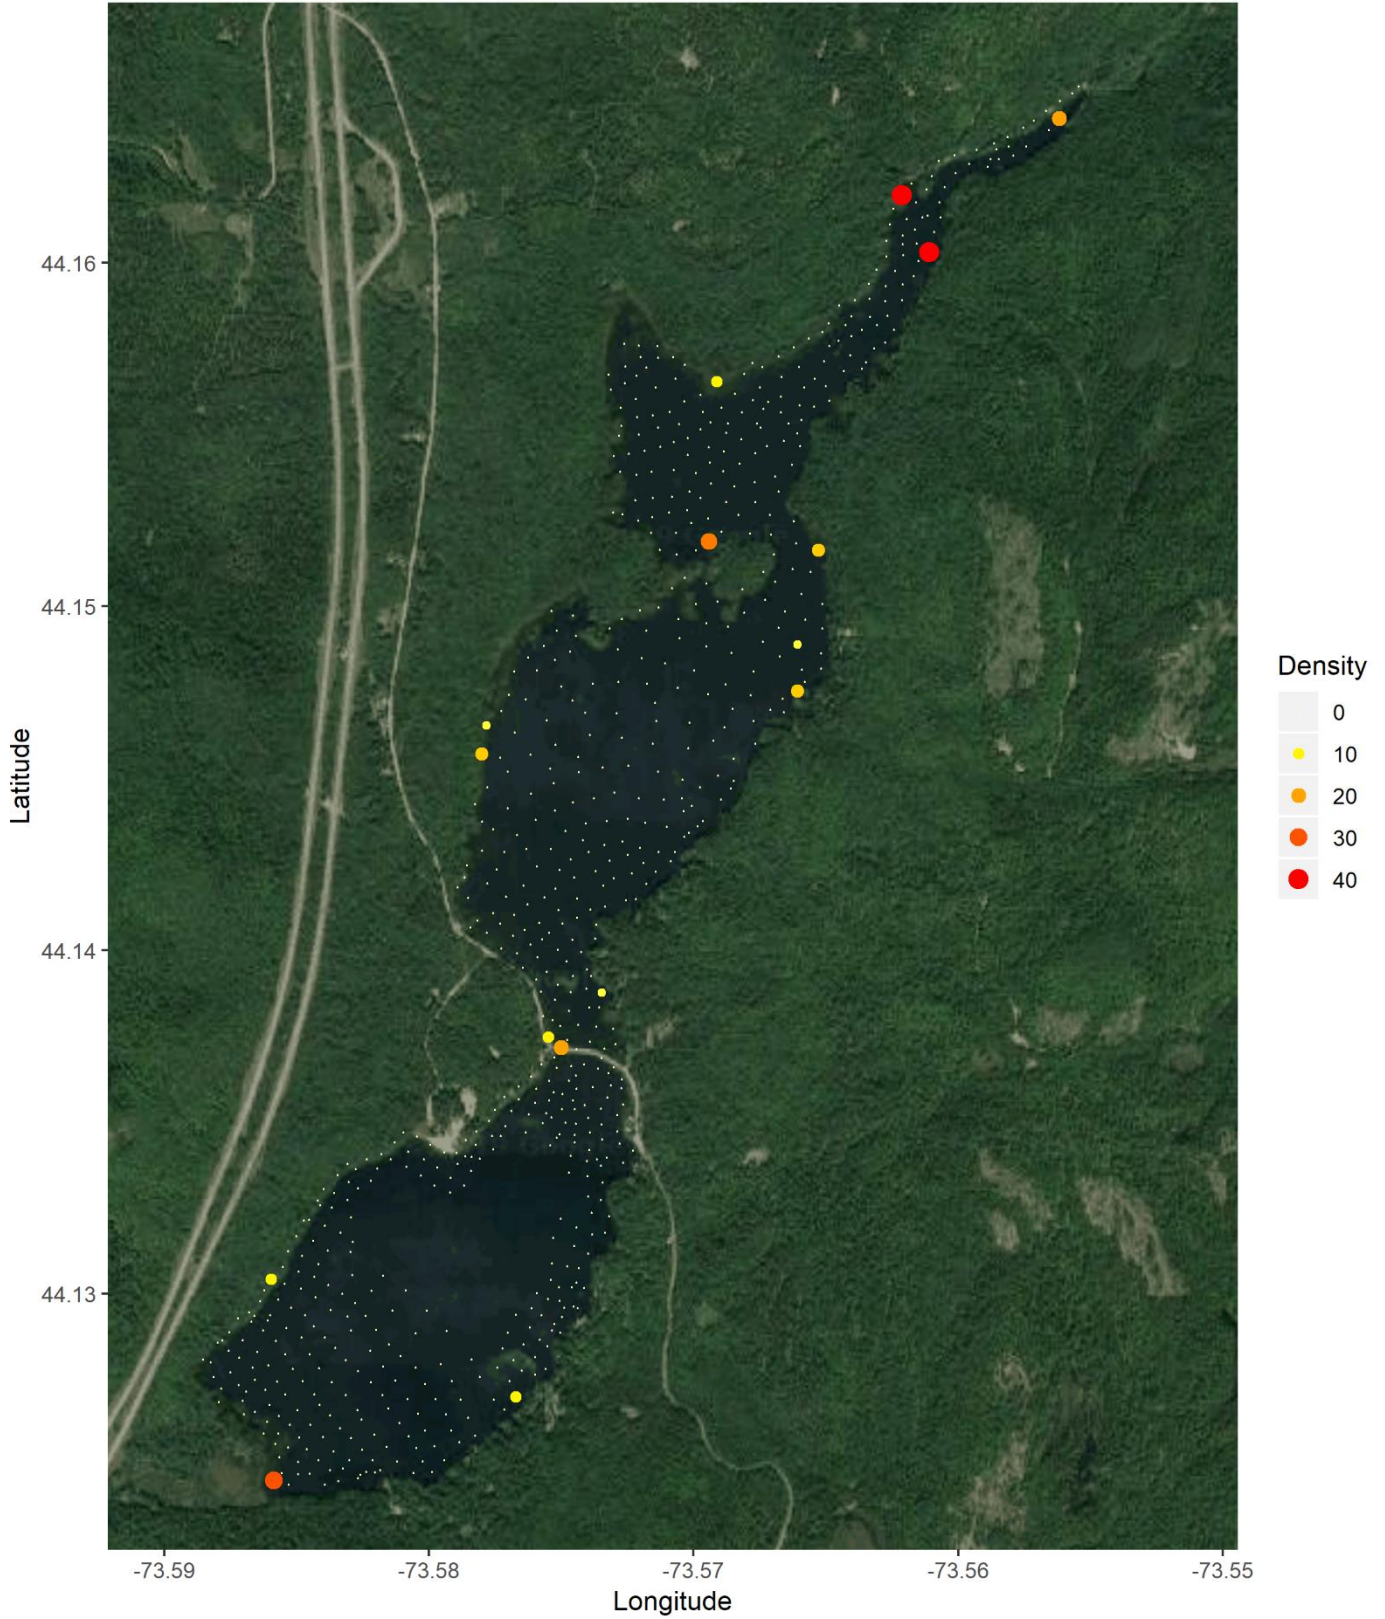

Lincoln Pond 2019 Survey Potamogeton robbinsii
Northeast Aquatic Research, LLC

Lincoln Pond 2019 Survey Potamogeton #3
Northeast Aquatic Research, LLC

Lincoln Pond 2019 Survey Sparganium fluctuens
Northeast Aquatic Research, LLC

Lincoln Pond 2019 Survey *Sagittaria graminea*
Northeast Aquatic Research, LLC

Lincoln Pond 2019 Survey Sedge #1
Northeast Aquatic Research, LLC

Lincoln Pond 2019 Survey Typha
Northeast Aquatic Research, LLC