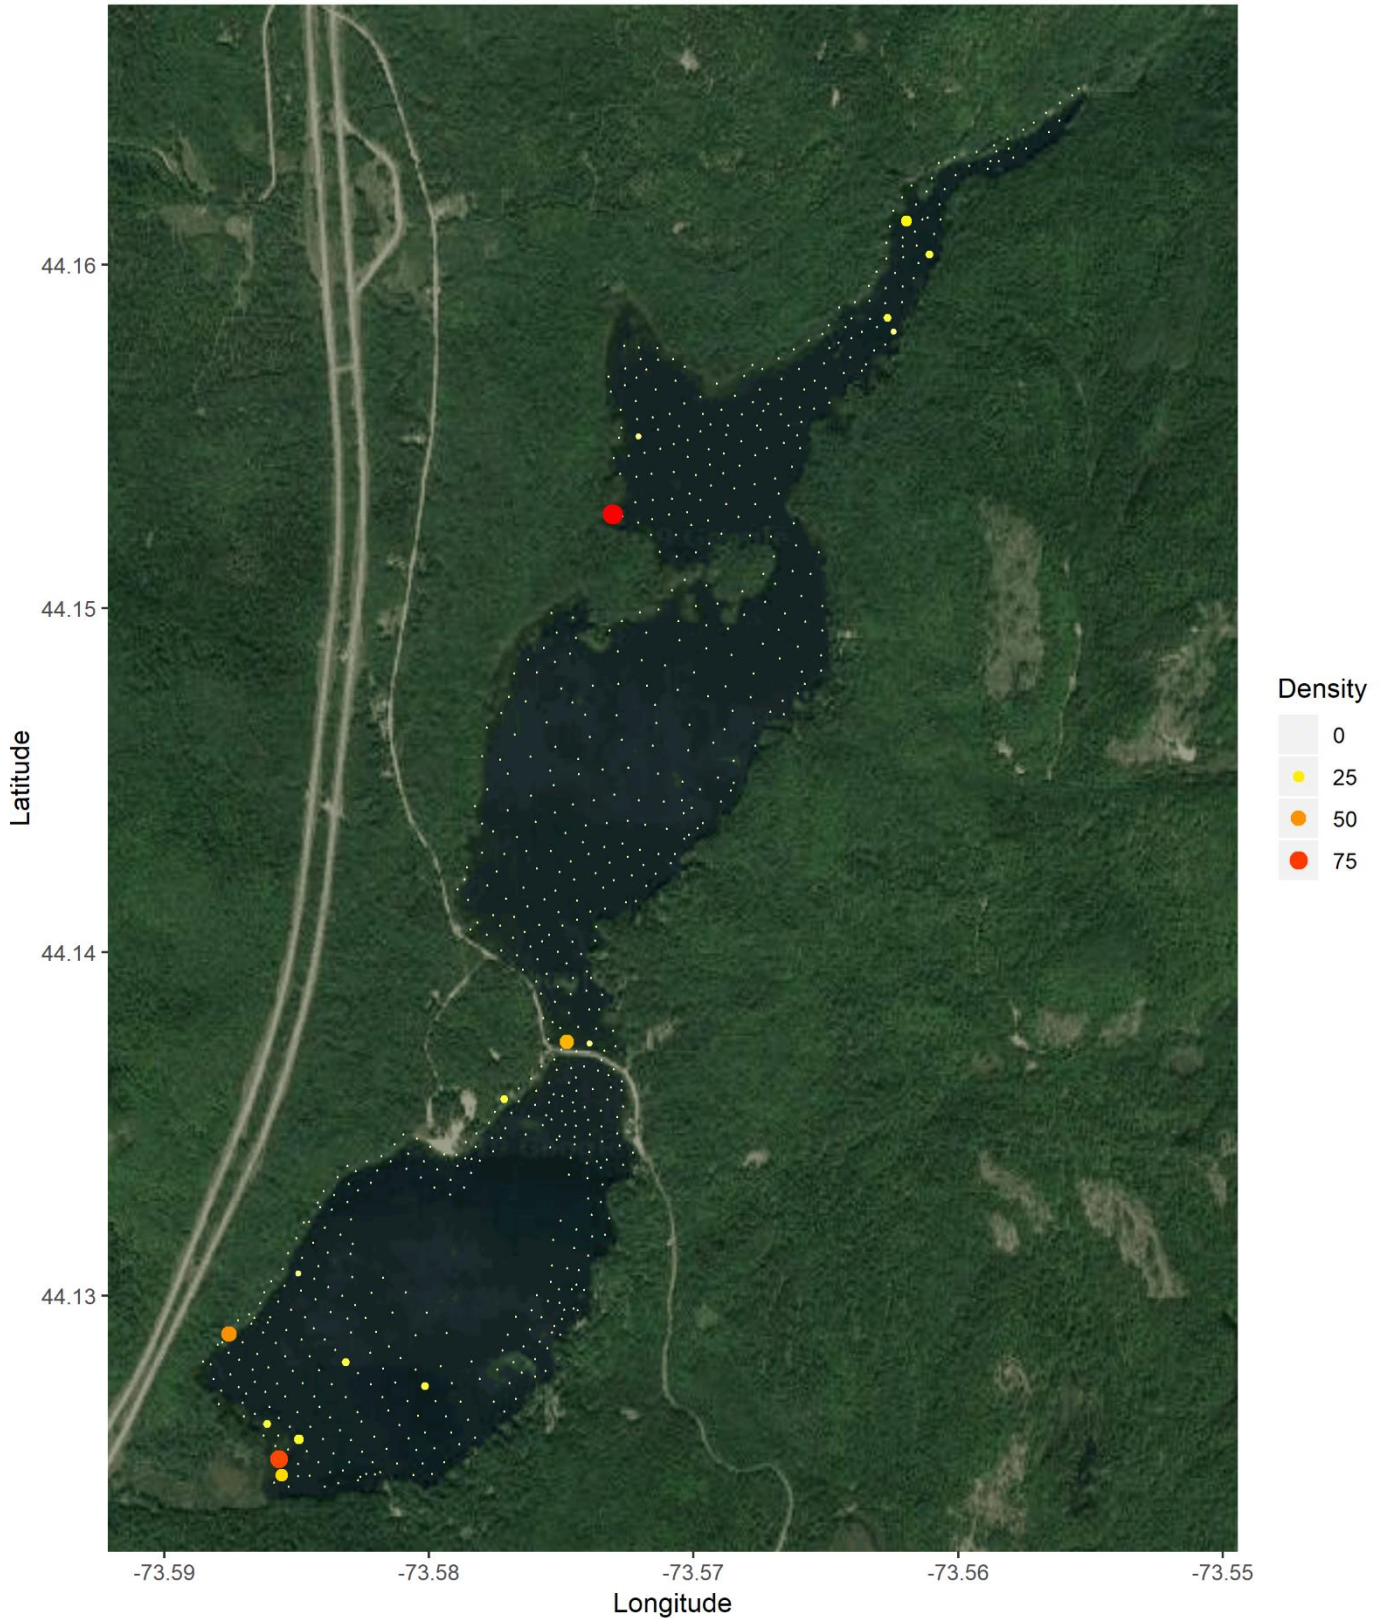

Lincoln Pond 2019 Survey *Brasenia schreberi*
Northeast Aquatic Research, LLC

Lincoln Pond 2019 Survey Chara
Northeast Aquatic Research, LLC

Lincoln Pond 2019 Survey *Eleocharis_acicularis*
Northeast Aquatic Research, LLC

Lincoln Pond 2019 Survey Elatine minima
Northeast Aquatic Research, LLC

Lincoln Pond 2019 Survey *Elodea nuttallii*
Northeast Aquatic Research, LLC

Lincoln Pond 2019 Survey Eriocaulon
Northeast Aquatic Research, LLC