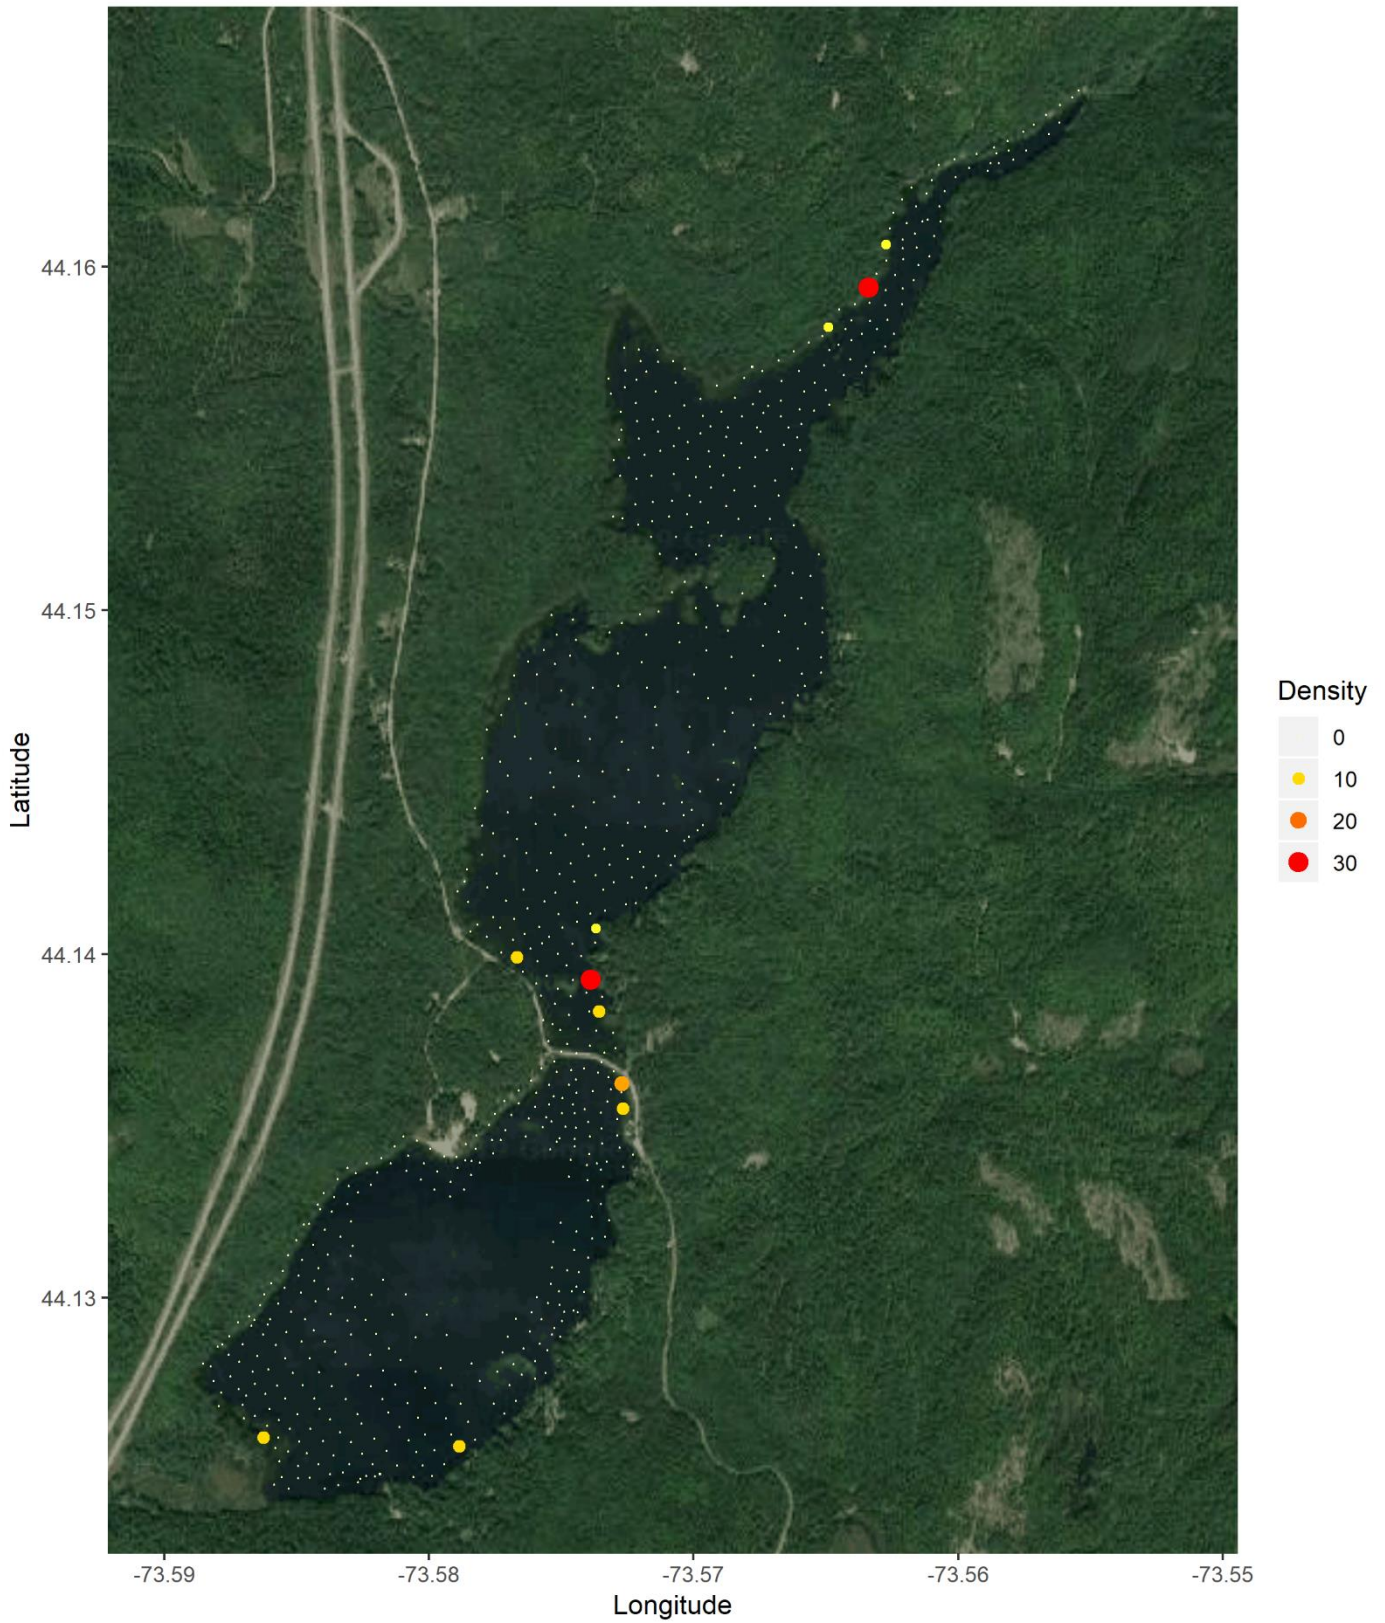

Lincoln Pond 2019 Survey *Brasenia schreberi*
Northeast Aquatic Research, LLC

Lincoln Pond 2019 Survey Chara
Northeast Aquatic Research, LLC

Lincoln Pond 2019 Survey *Eleocharis_acicularis*
Northeast Aquatic Research, LLC

Lincoln Pond 2019 Survey Elatine minima
Northeast Aquatic Research, LLC

Lincoln Pond 2019 Survey *Elodea nuttallii*
Northeast Aquatic Research, LLC

Lincoln Pond 2019 Survey Eriocaulon
Northeast Aquatic Research, LLC