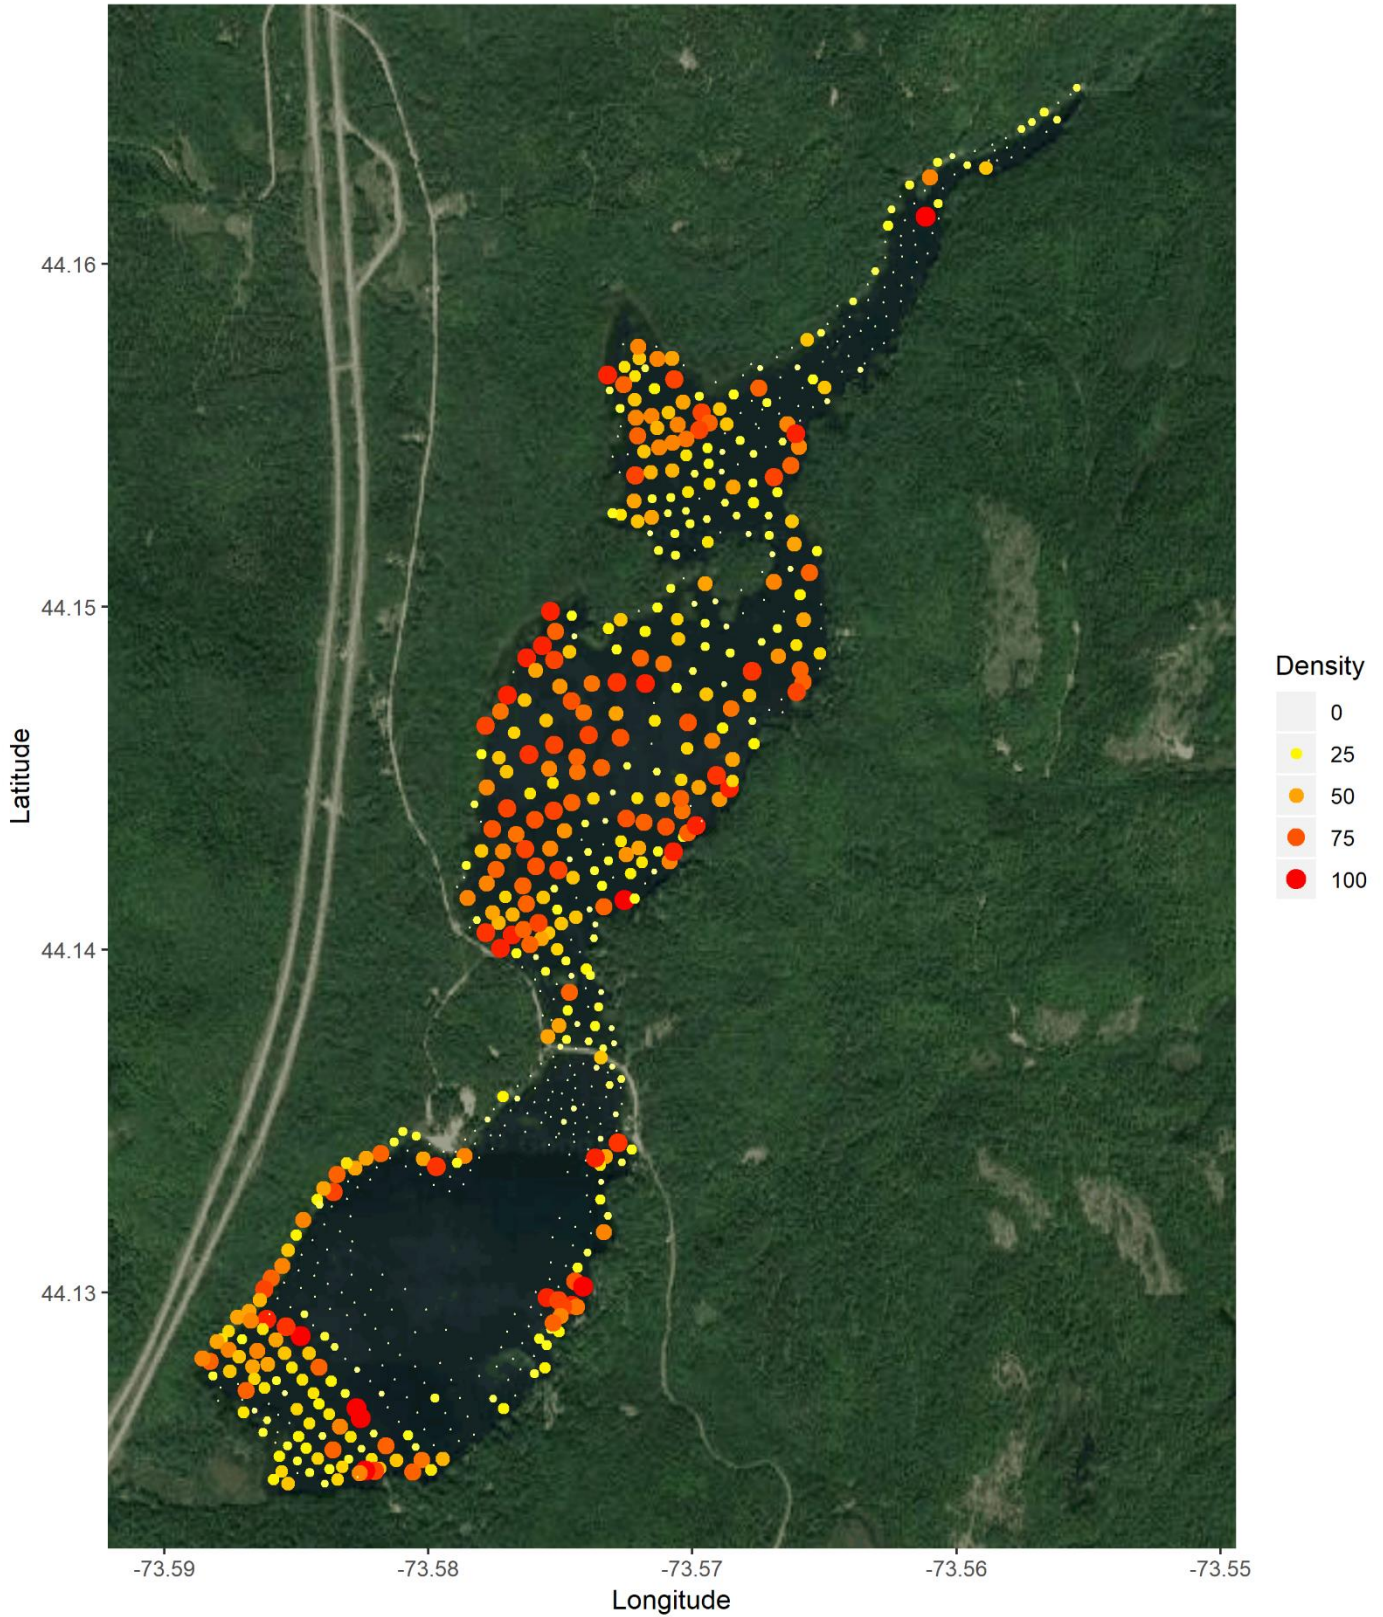

Lincoln Pond 2019 Survey Elatine minima
Northeast Aquatic Research, LLC

Lincoln Pond 2019 Survey *Elodea nuttallii*
Northeast Aquatic Research, LLC

Lincoln Pond 2019 Survey Eriocaulon
Northeast Aquatic Research, LLC

Lincoln Pond 2019 Survey Filamentous algae
Northeast Aquatic Research, LLC

Lincoln Pond 2019 Survey Eurasian Milfoil
Northeast Aquatic Research, LLC

Lincoln Pond 2019 Survey *Myriophyllum tenellum*
Northeast Aquatic Research, LLC