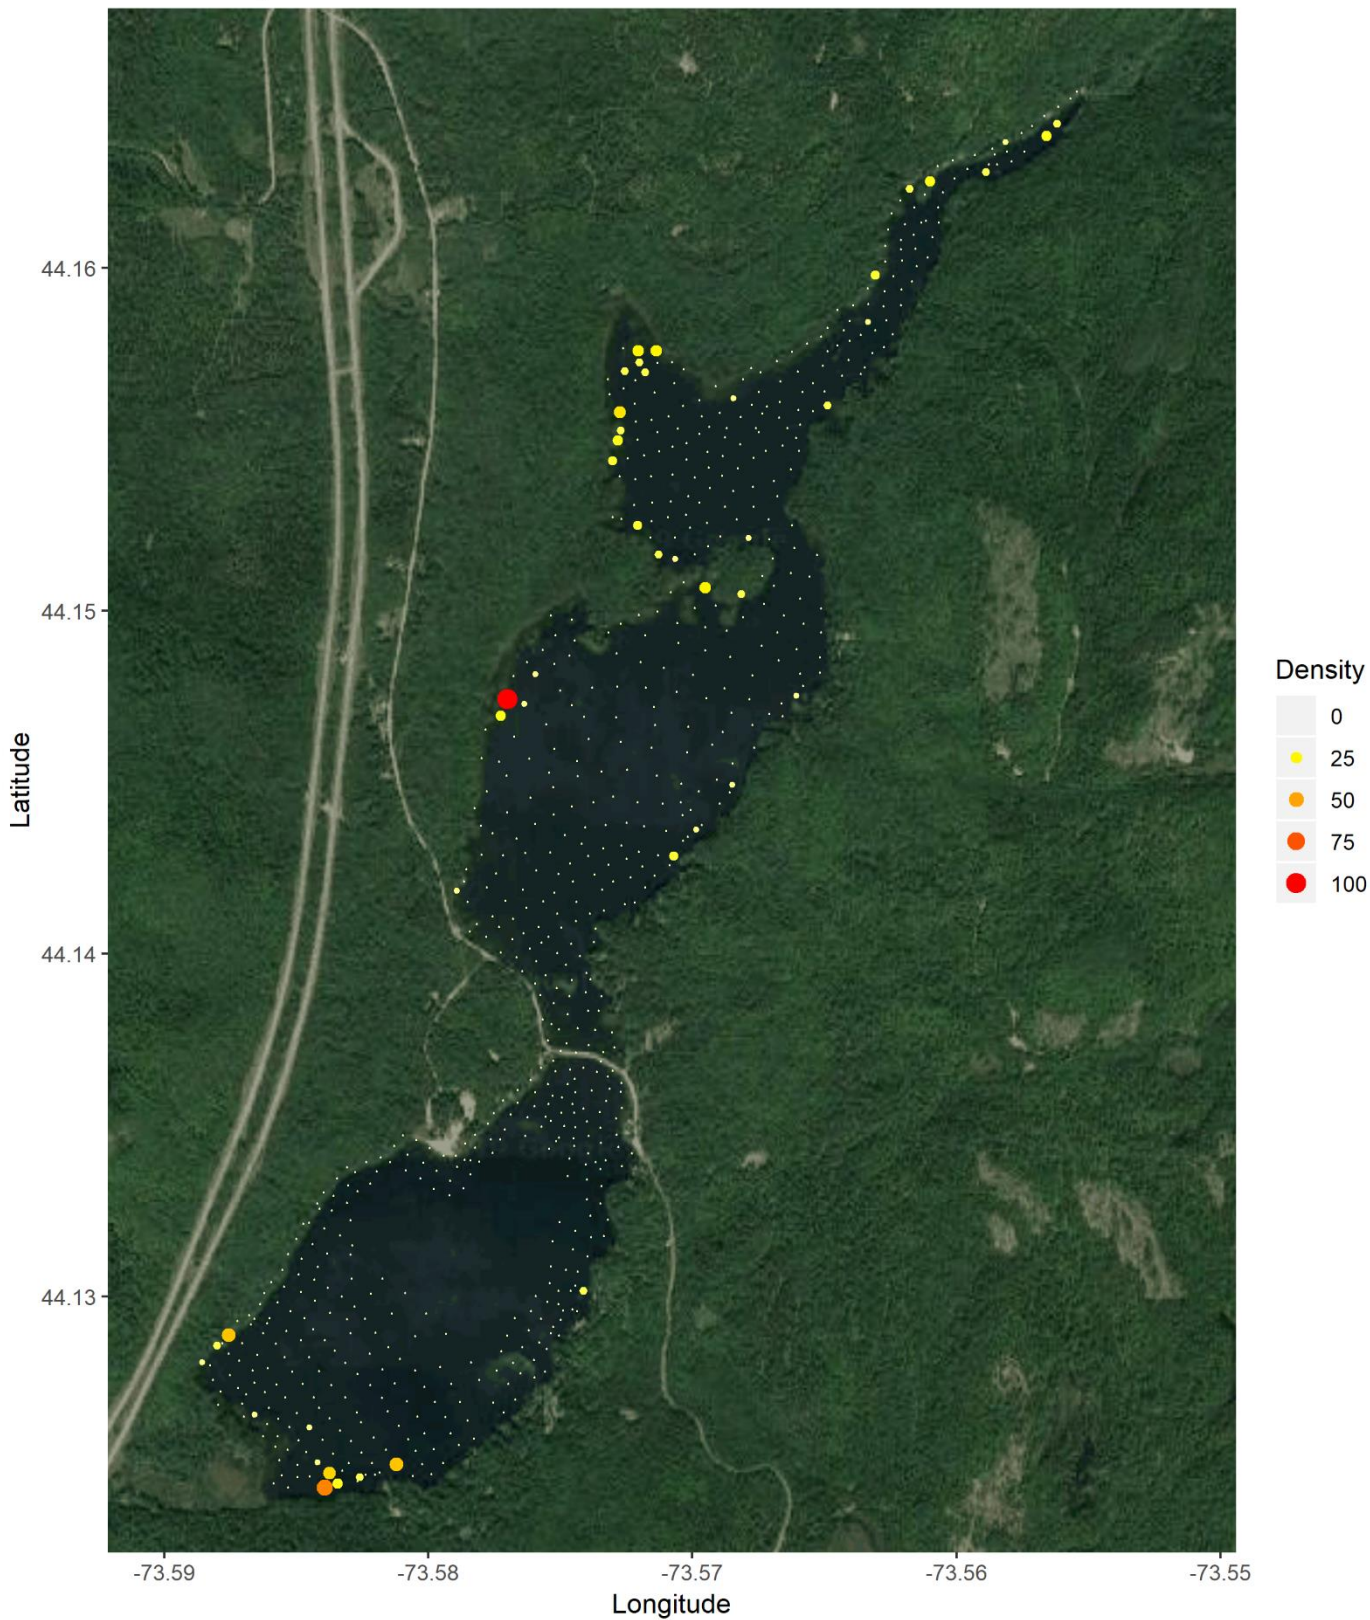

Lincoln Pond 2019 Survey *Najas flexilis*
Northeast Aquatic Research, LLC

Lincoln Pond 2019 Survey *Najas guadelupensis*
Northeast Aquatic Research, LLC

Lincoln Pond 2019 Survey Najas minor
Northeast Aquatic Research, LLC

Lincoln Pond 2019 Survey *Nymphaea odorata*
Northeast Aquatic Research, LLC

Lincoln Pond 2019 Survey Nuphar variegata
Northeast Aquatic Research, LLC

Lincoln Pond 2019 Survey Nitella
Northeast Aquatic Research, LLC