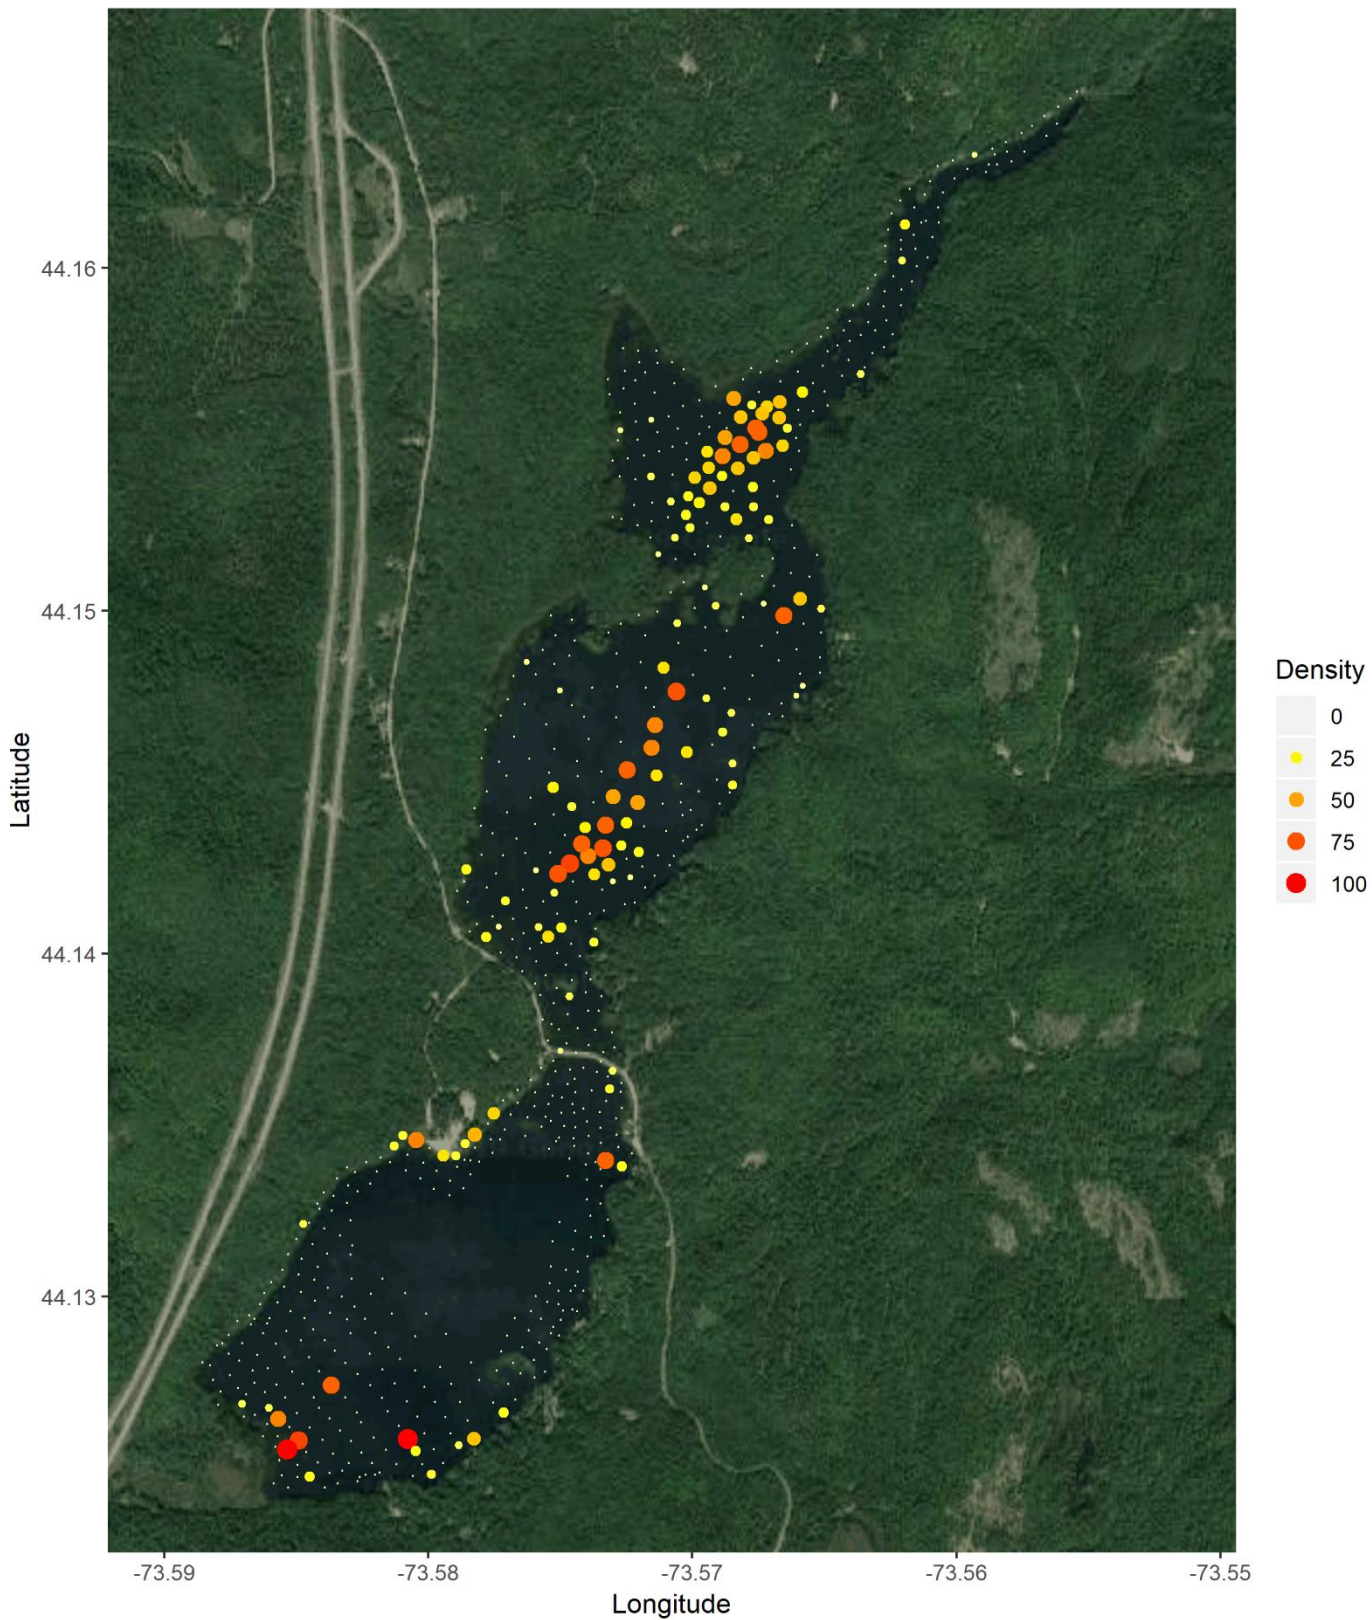

Lincoln Pond 2019 Survey *Nymphaea odorata*
Northeast Aquatic Research, LLC

Lincoln Pond 2019 Survey Nuphar variegata
Northeast Aquatic Research, LLC

Lincoln Pond 2019 Survey Nitella
Northeast Aquatic Research, LLC

Lincoln Pond 2019 Survey Potamogeton_amplifolius
Northeast Aquatic Research, LLC

Lincoln Pond 2019 Survey Potamogeton epiphydrus
Northeast Aquatic Research, LLC

Lincoln Pond 2019 Survey Potamogeton gramineus
Northeast Aquatic Research, LLC