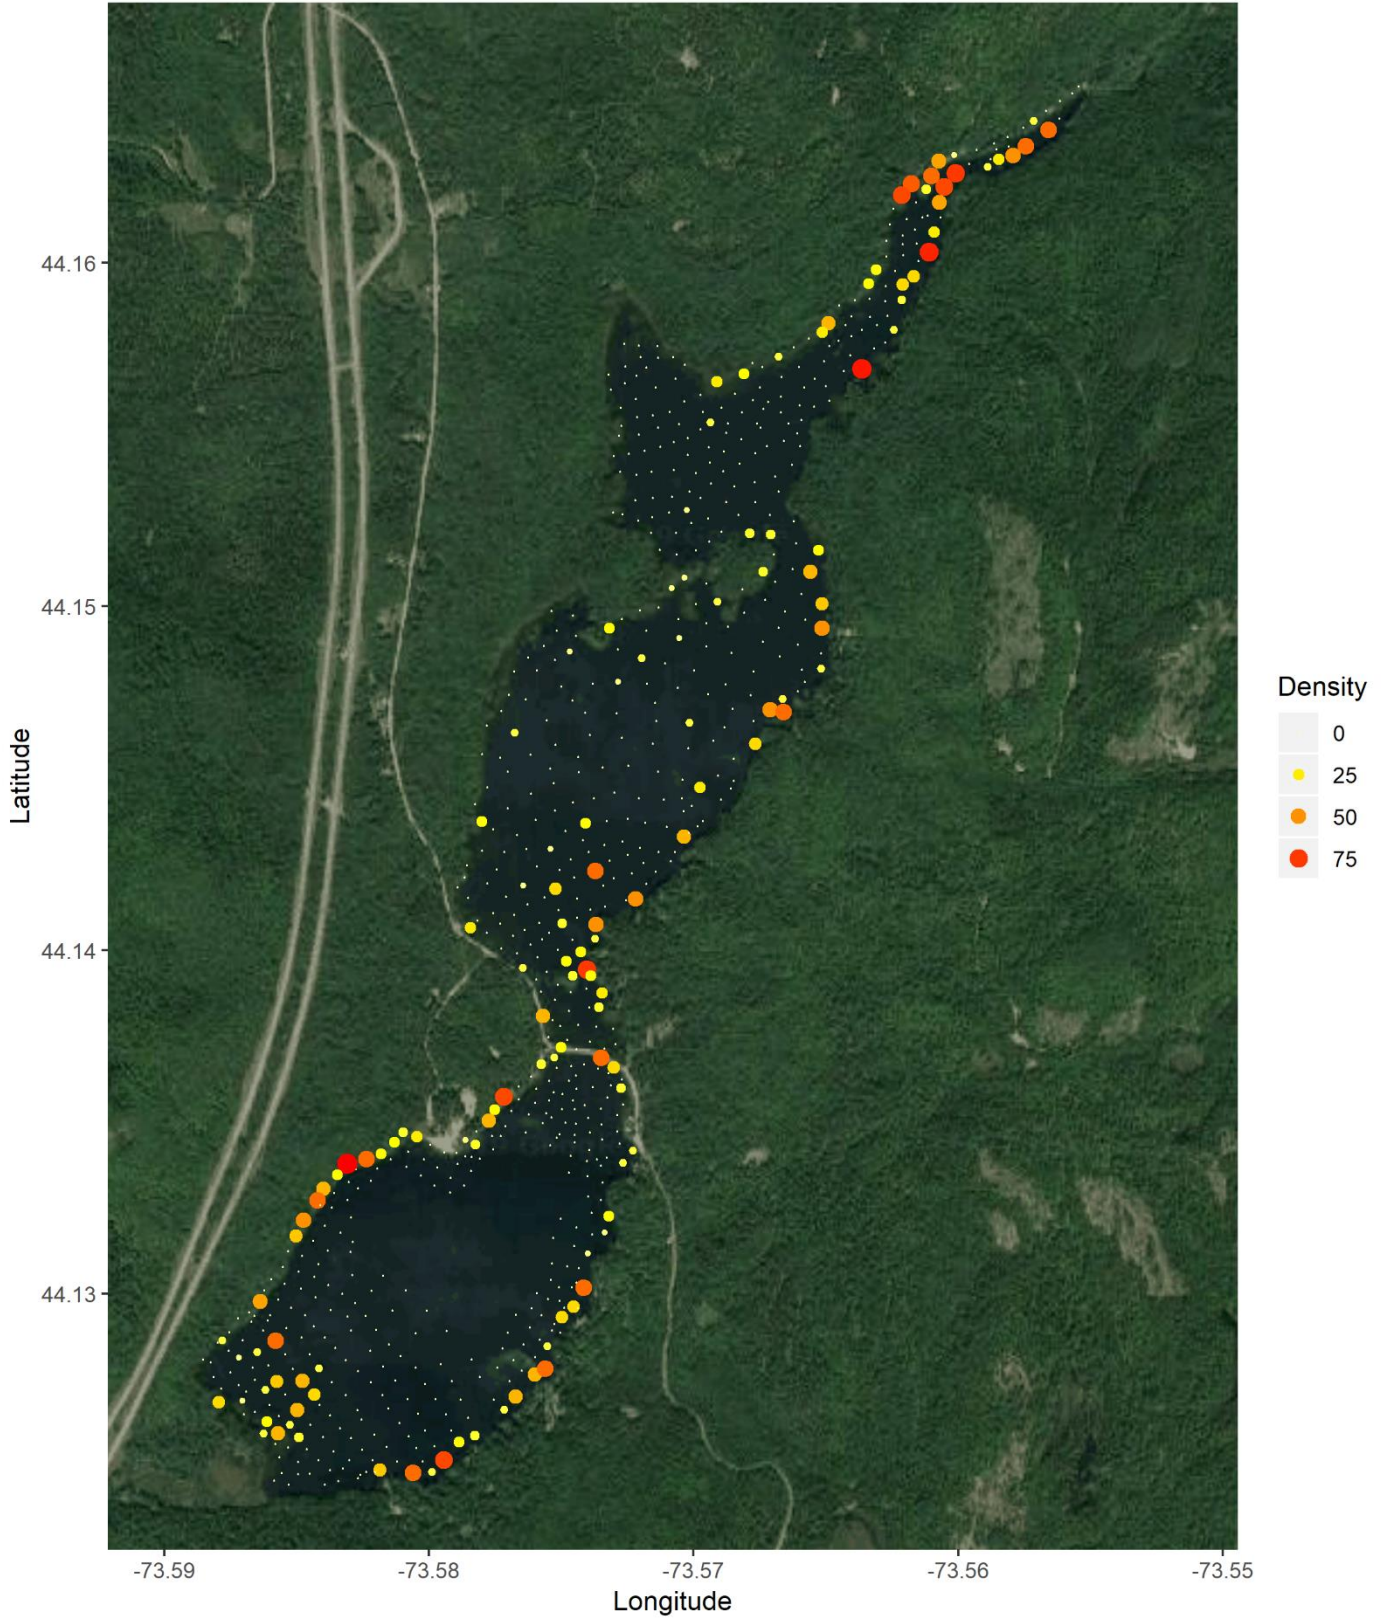

Lincoln Pond 2019 Survey *Potamogeton perfoliatus*
Northeast Aquatic Research, LLC