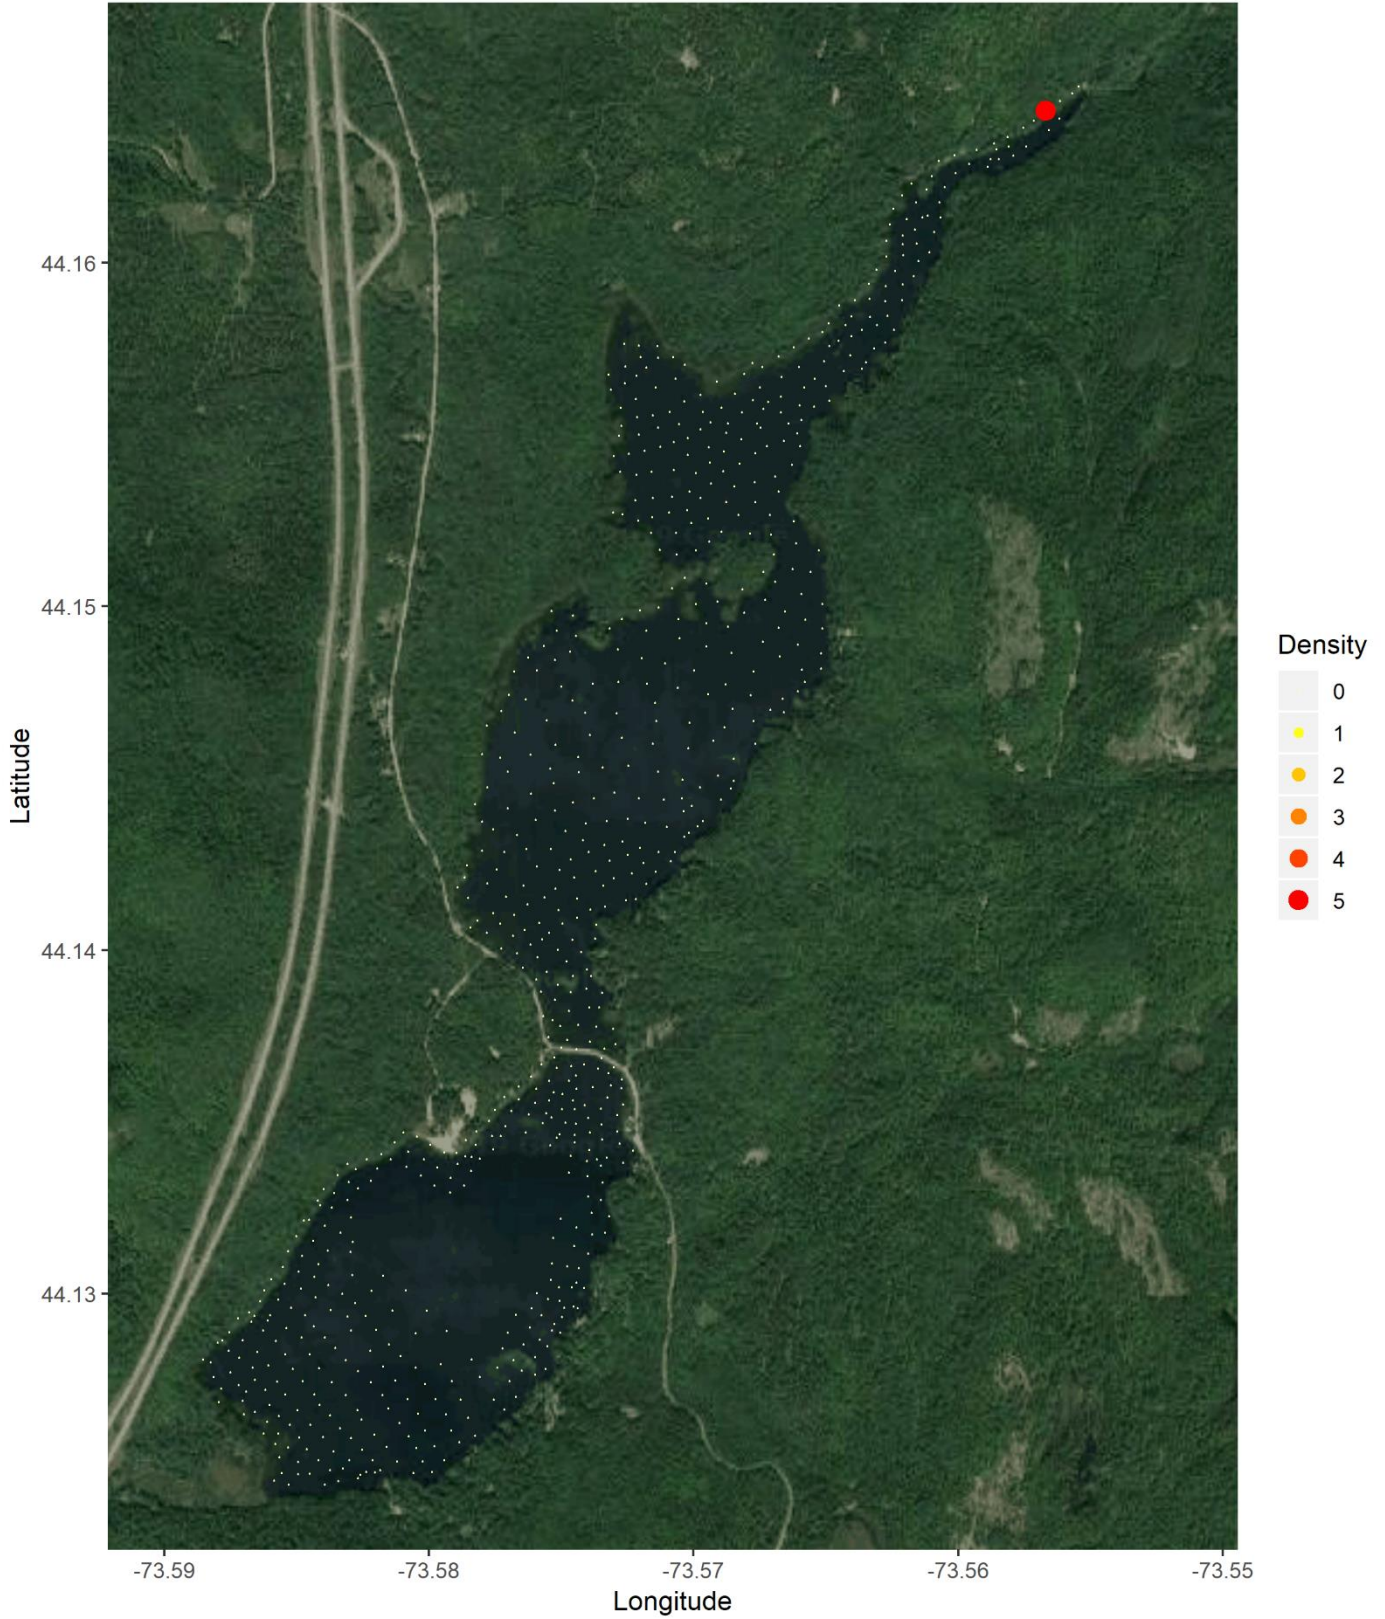

Lincoln Pond 2019 Survey *Sagittaria graminea*
Northeast Aquatic Research, LLC

Lincoln Pond 2019 Survey Sedge #1
Northeast Aquatic Research, LLC

Lincoln Pond 2019 Survey Typha
Northeast Aquatic Research, LLC

Lincoln Pond 2019 Survey *Utricularia minor*
Northeast Aquatic Research, LLC

Lincoln Pond 2019 Survey *Utricularia purpurea*
Northeast Aquatic Research, LLC

Lincoln Pond 2019 Survey *Utricularia radiata*
Northeast Aquatic Research, LLC