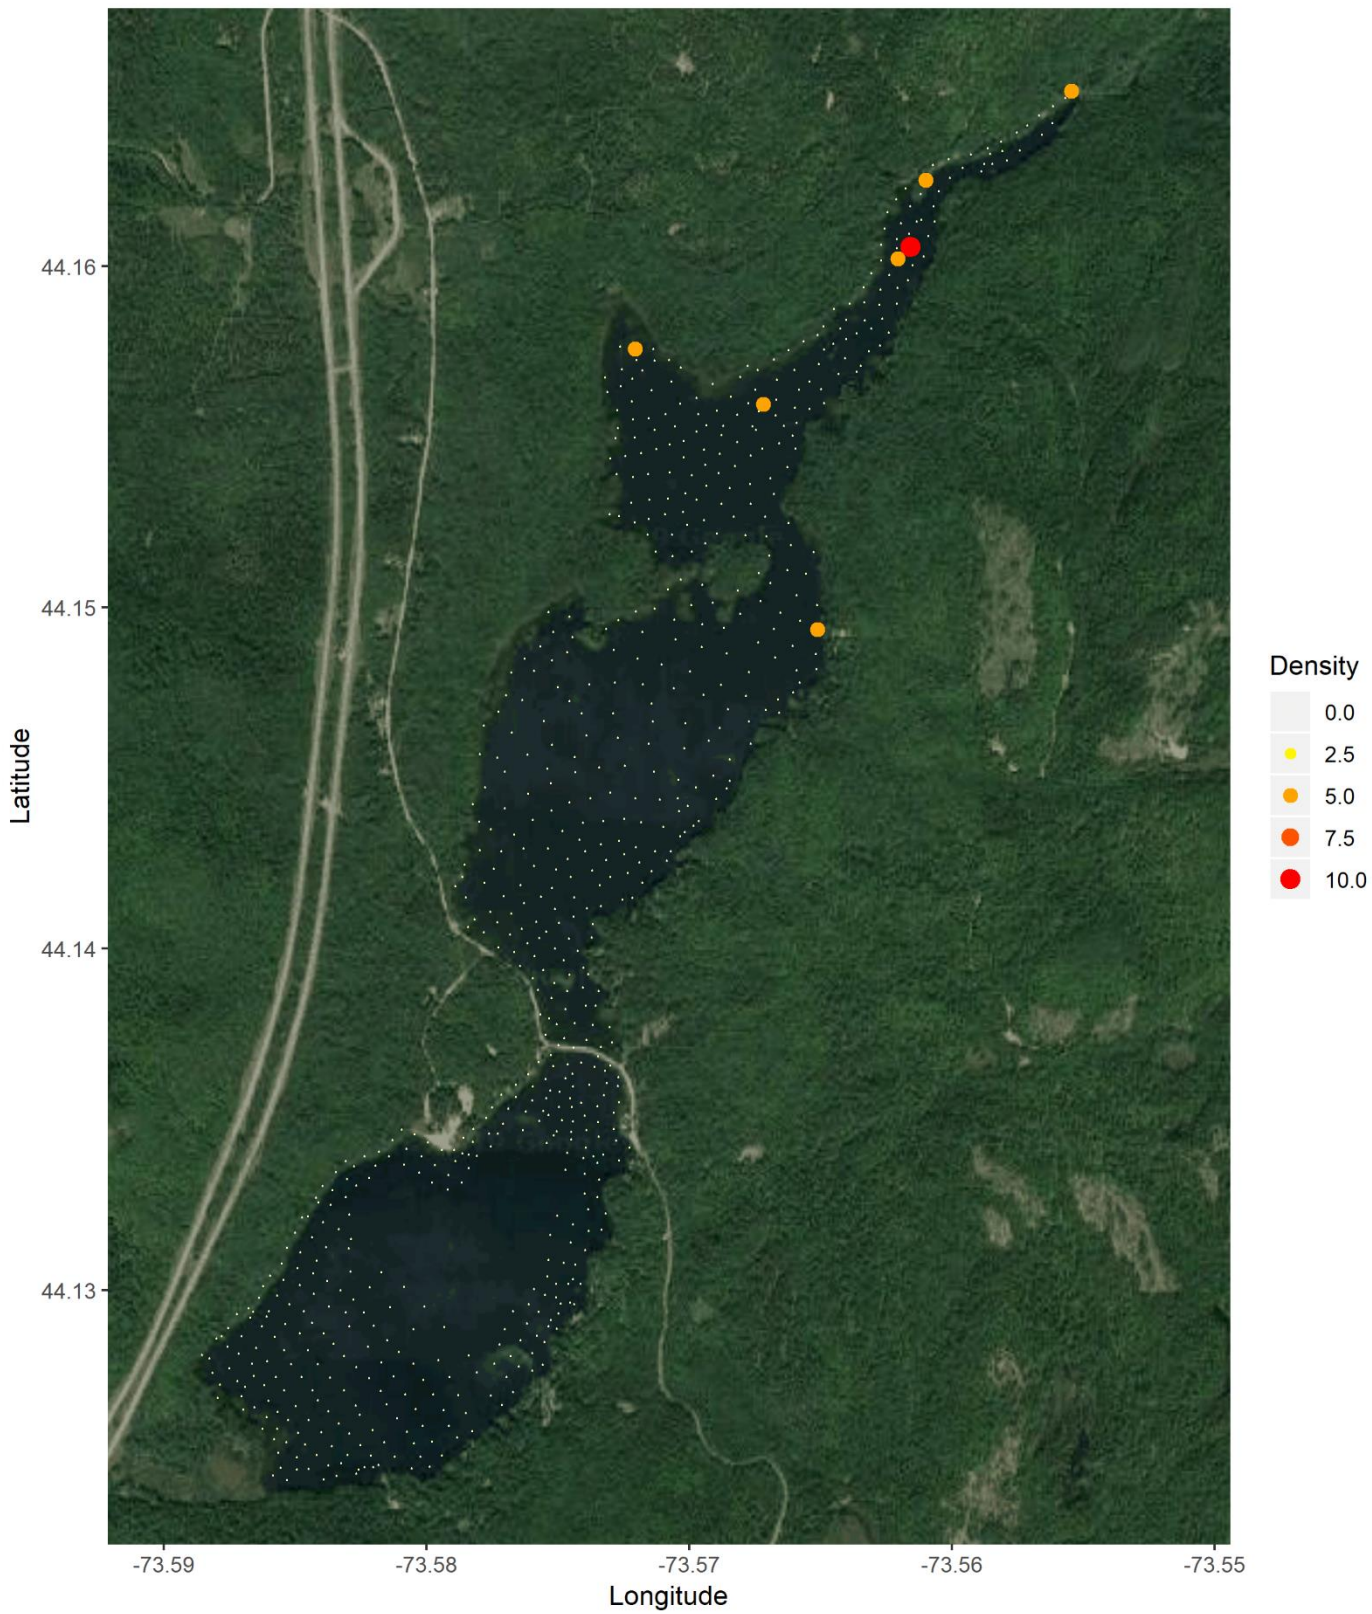

Lincoln Pond 2019 Survey *Sagittaria graminea*
Northeast Aquatic Research, LLC

Lincoln Pond 2019 Survey Sedge #1
Northeast Aquatic Research, LLC

Lincoln Pond 2019 Survey Typha
Northeast Aquatic Research, LLC

Lincoln Pond 2019 Survey *Utricularia minor*
Northeast Aquatic Research, LLC

Lincoln Pond 2019 Survey *Utricularia purpurea*
Northeast Aquatic Research, LLC

Lincoln Pond 2019 Survey *Utricularia radiata*
Northeast Aquatic Research, LLC