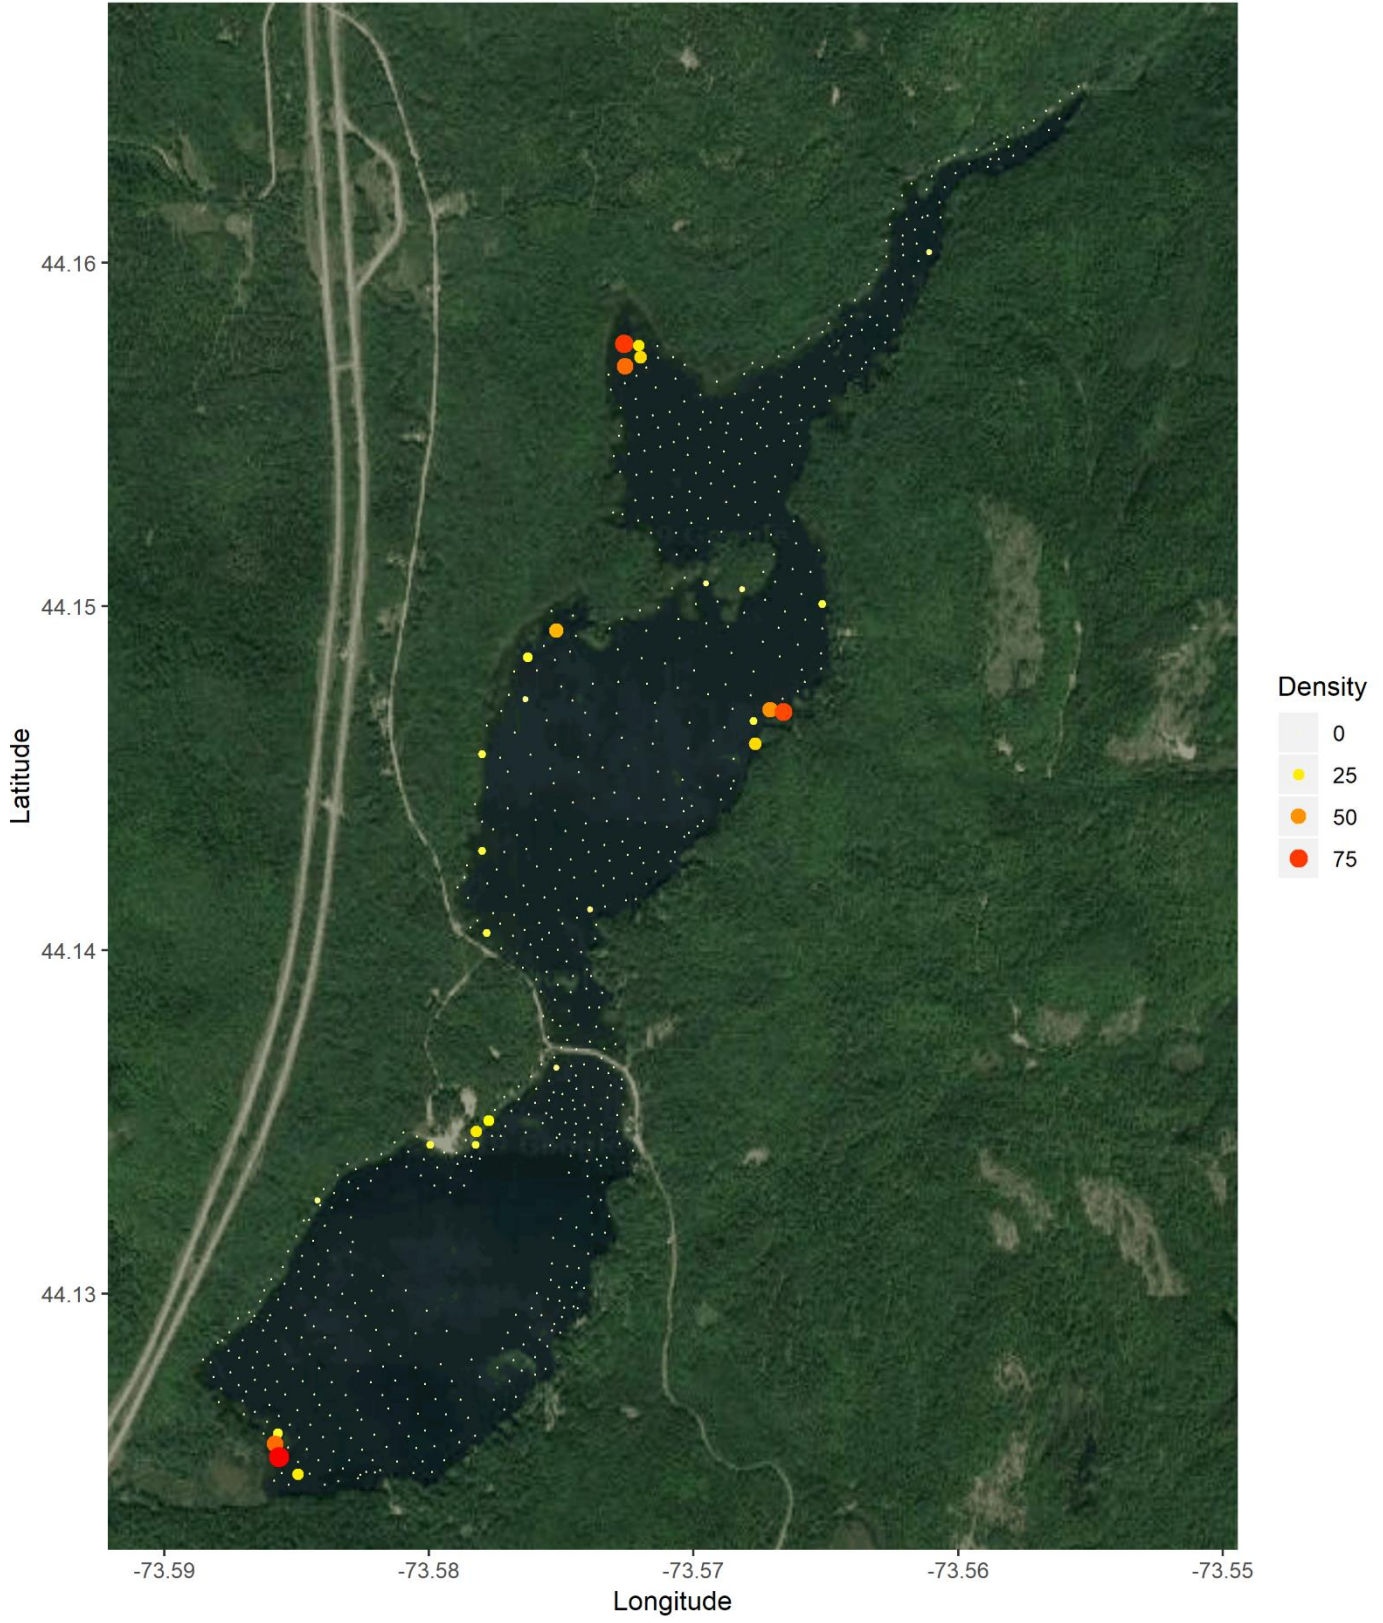

Lincoln Pond 2019 Survey Elatine minima
Northeast Aquatic Research, LLC

Lincoln Pond 2019 Survey *Elodea nuttallii*
Northeast Aquatic Research, LLC

Lincoln Pond 2019 Survey Eriocaulon
Northeast Aquatic Research, LLC

Lincoln Pond 2019 Survey Filamentous algae
Northeast Aquatic Research, LLC

Lincoln Pond 2019 Survey Eurasian Milfoil
Northeast Aquatic Research, LLC

Lincoln Pond 2019 Survey *Myriophyllum tenellum*
Northeast Aquatic Research, LLC