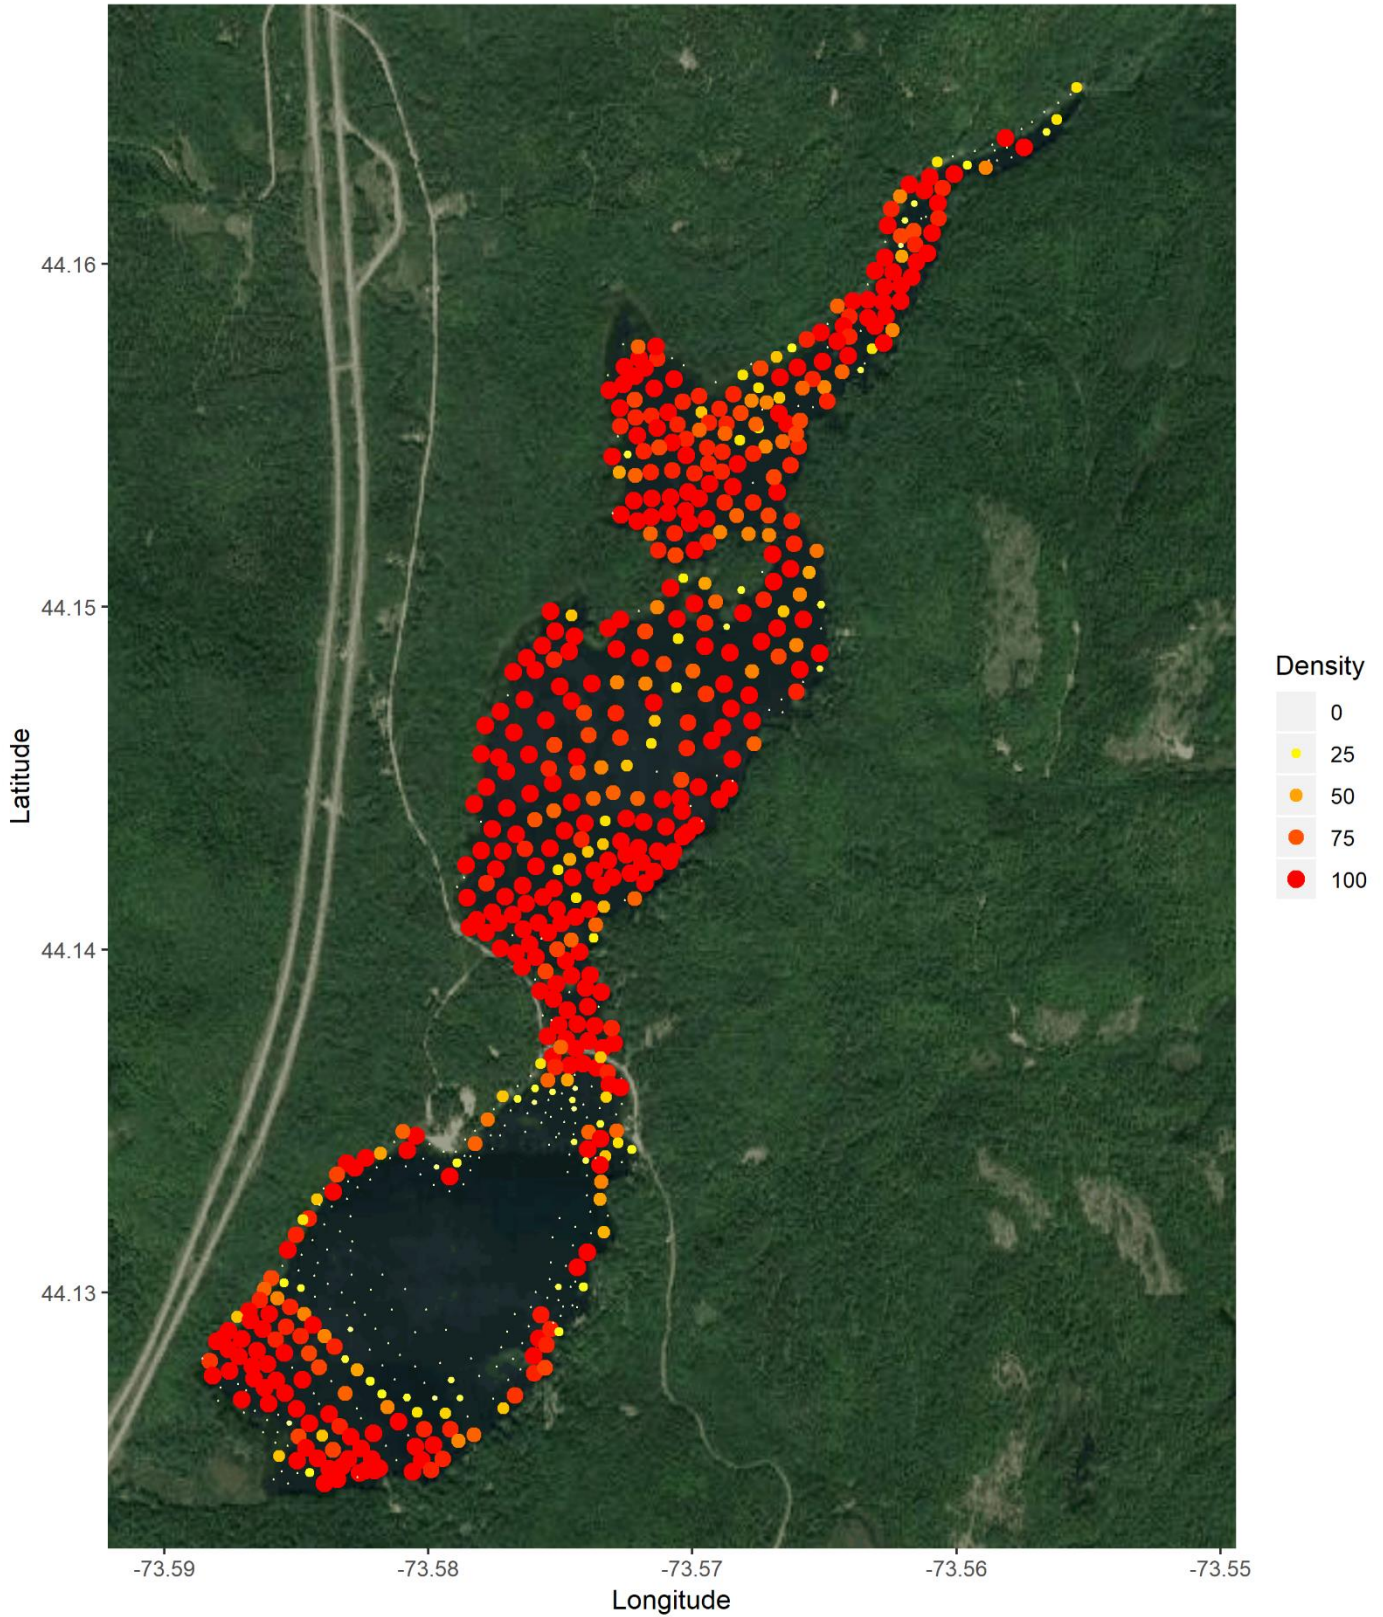

Lincoln Pond 2019 Survey *Najas guadelupensis*
Northeast Aquatic Research, LLC