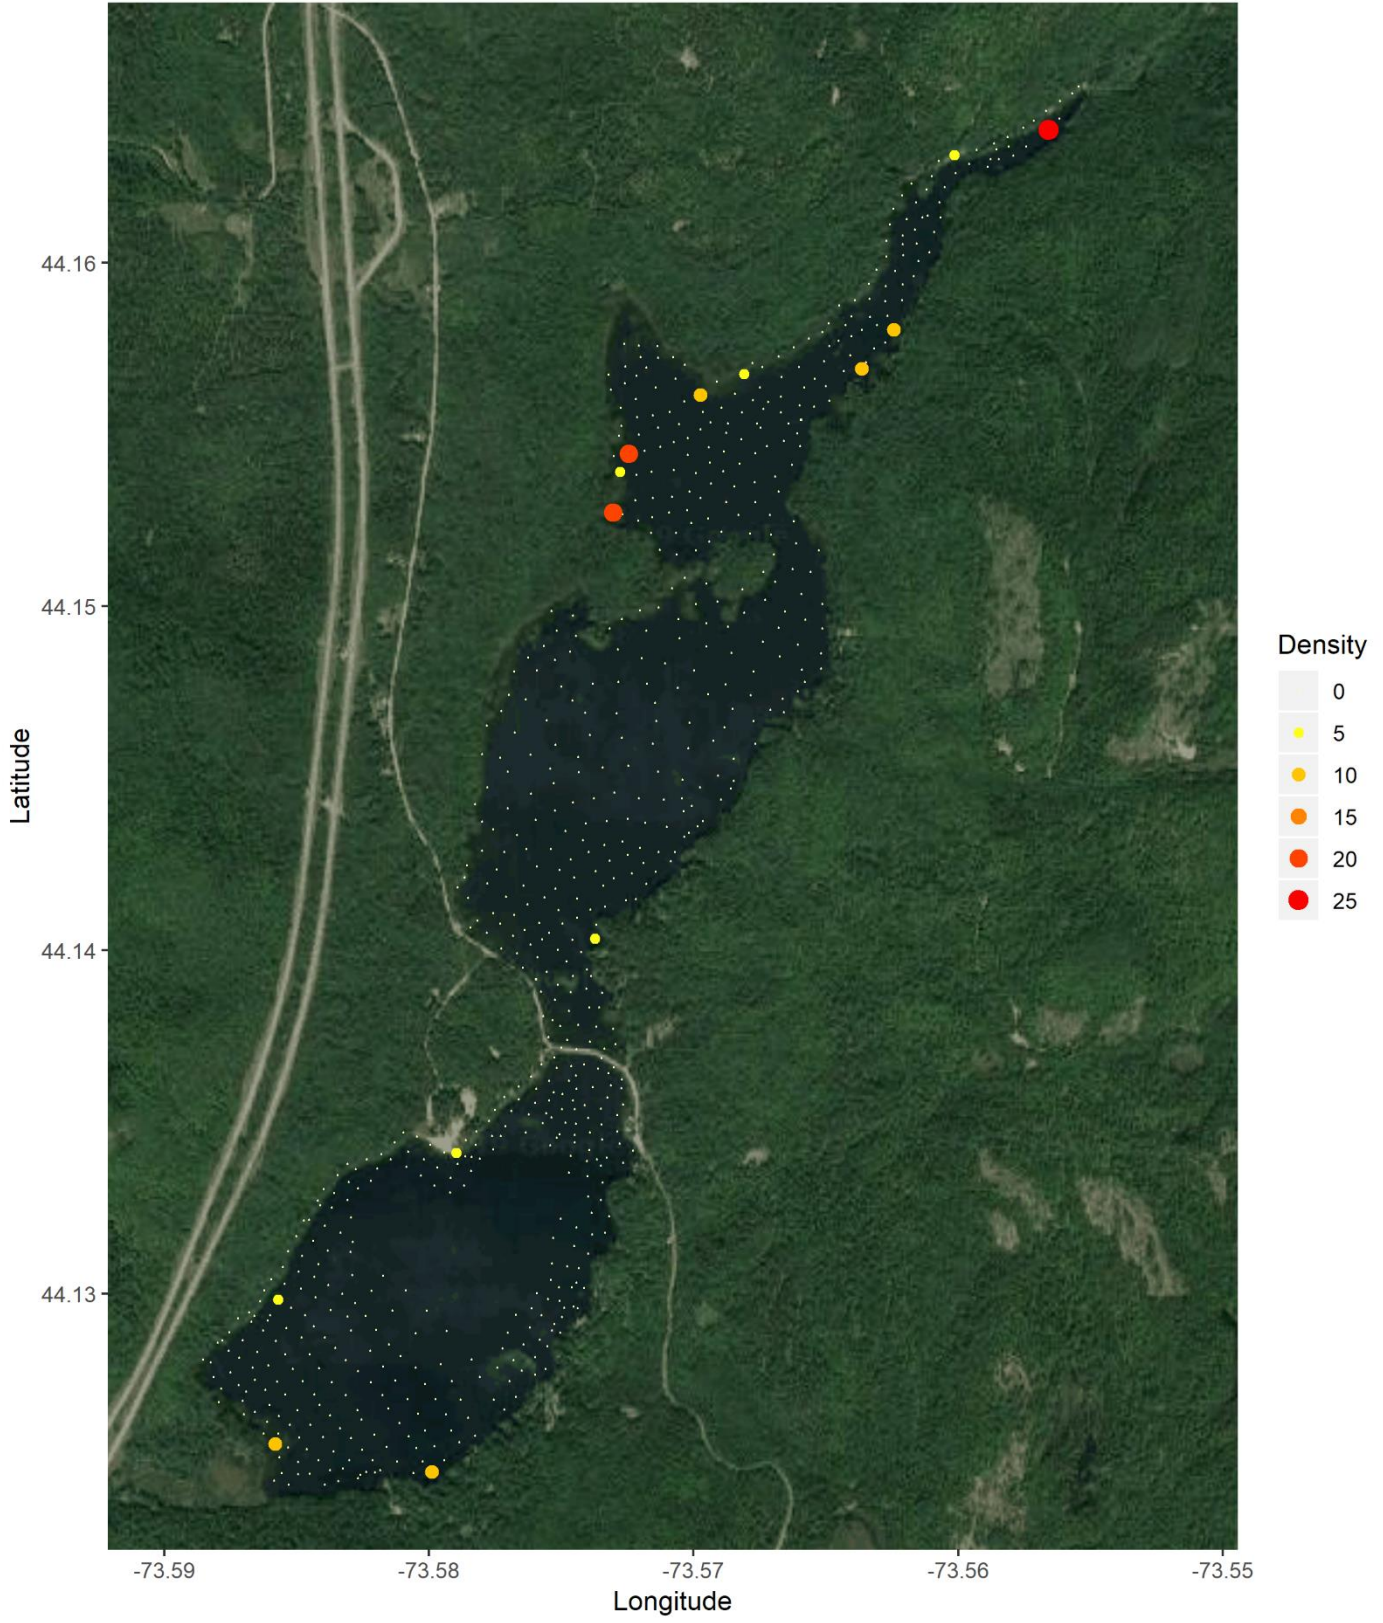

Lincoln Pond 2019 Survey Elatine minima
Northeast Aquatic Research, LLC

Lincoln Pond 2019 Survey *Elodea nuttallii*
Northeast Aquatic Research, LLC

Lincoln Pond 2019 Survey Eriocaulon
Northeast Aquatic Research, LLC

Lincoln Pond 2019 Survey Filamentous algae
Northeast Aquatic Research, LLC

Lincoln Pond 2019 Survey Eurasian Milfoil
Northeast Aquatic Research, LLC

Lincoln Pond 2019 Survey *Myriophyllum tenellum*
Northeast Aquatic Research, LLC

Lincoln Pond 2019 Survey *Najas flexilis*
Northeast Aquatic Research, LLC

Lincoln Pond 2019 Survey *Najas guadelupensis*
Northeast Aquatic Research, LLC

Lincoln Pond 2019 Survey Najas minor
Northeast Aquatic Research, LLC