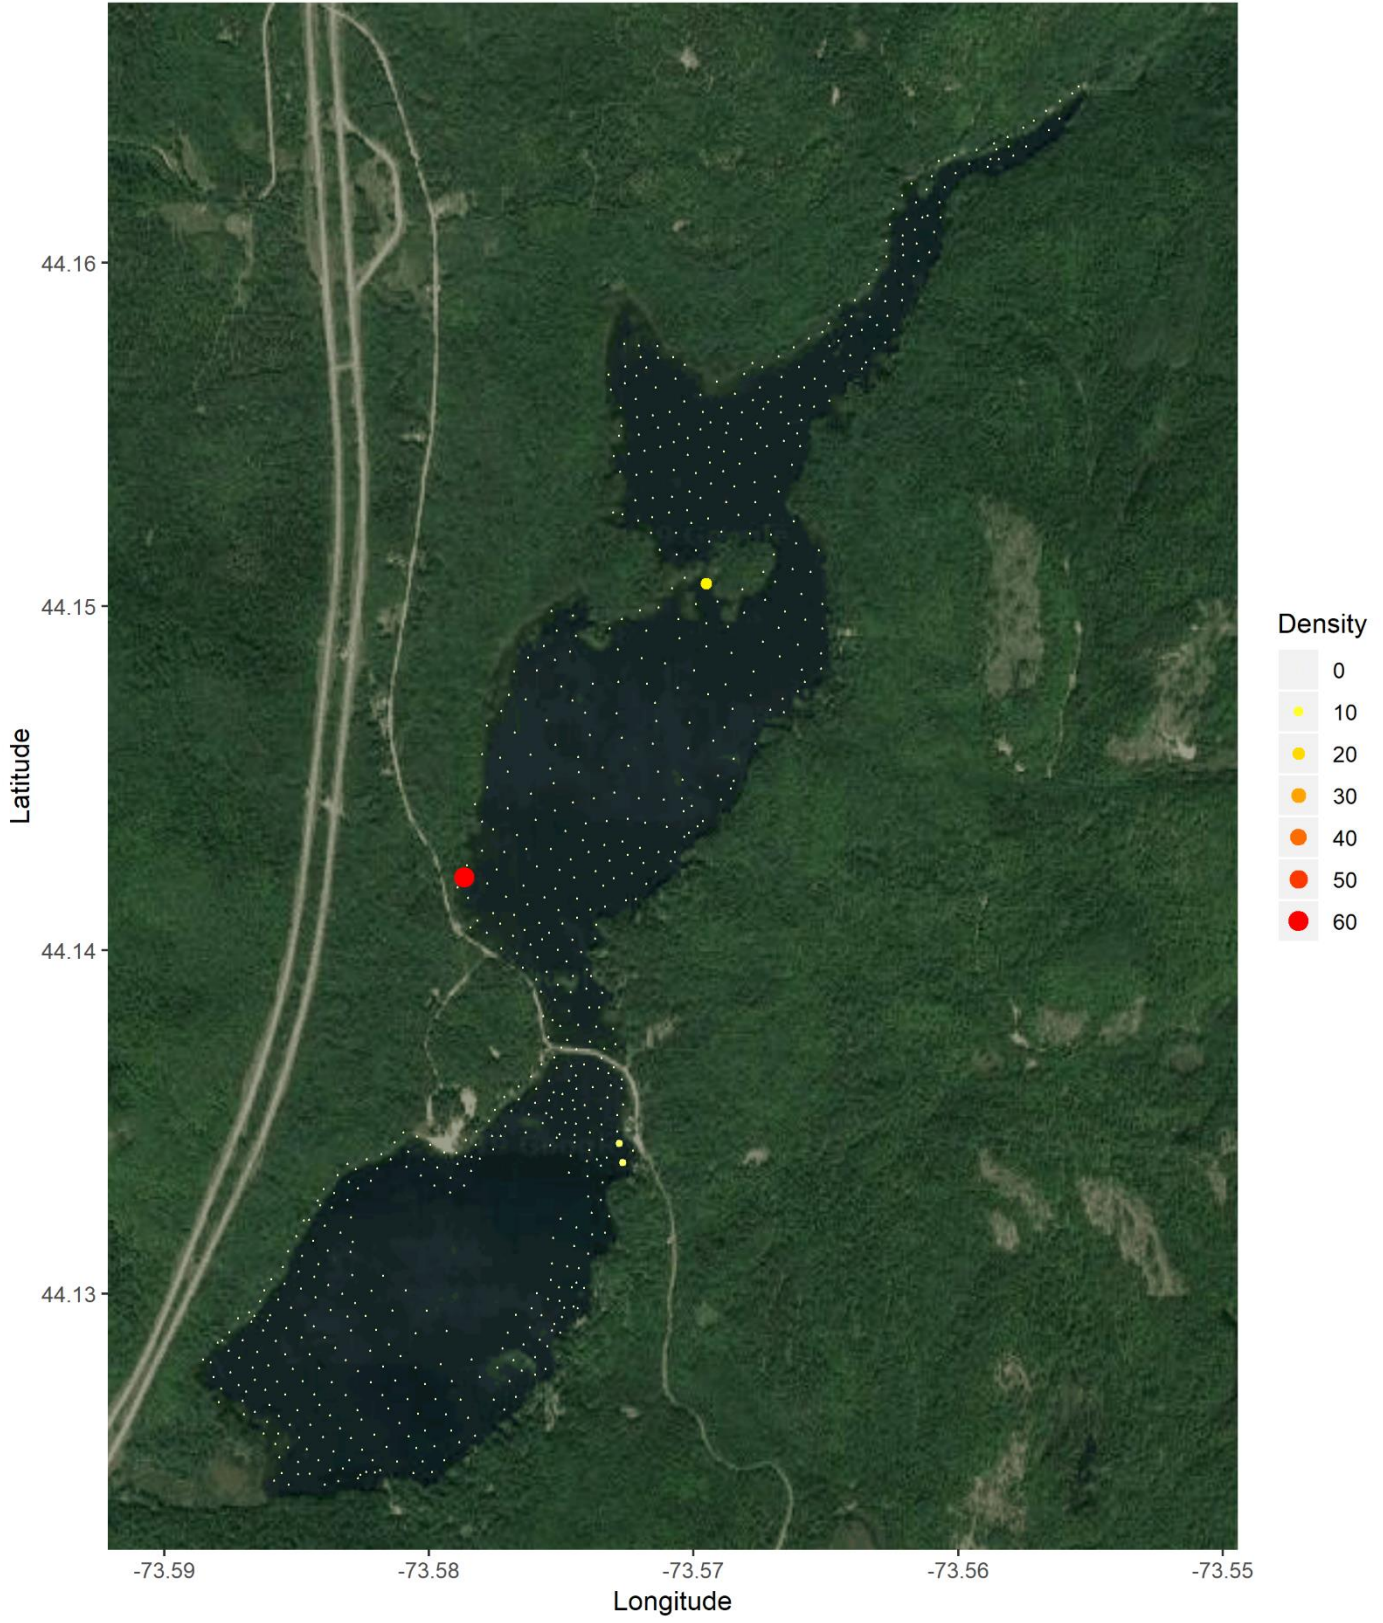

Lincoln Pond 2019 Survey Potamogeton robbinsii
Northeast Aquatic Research, LLC