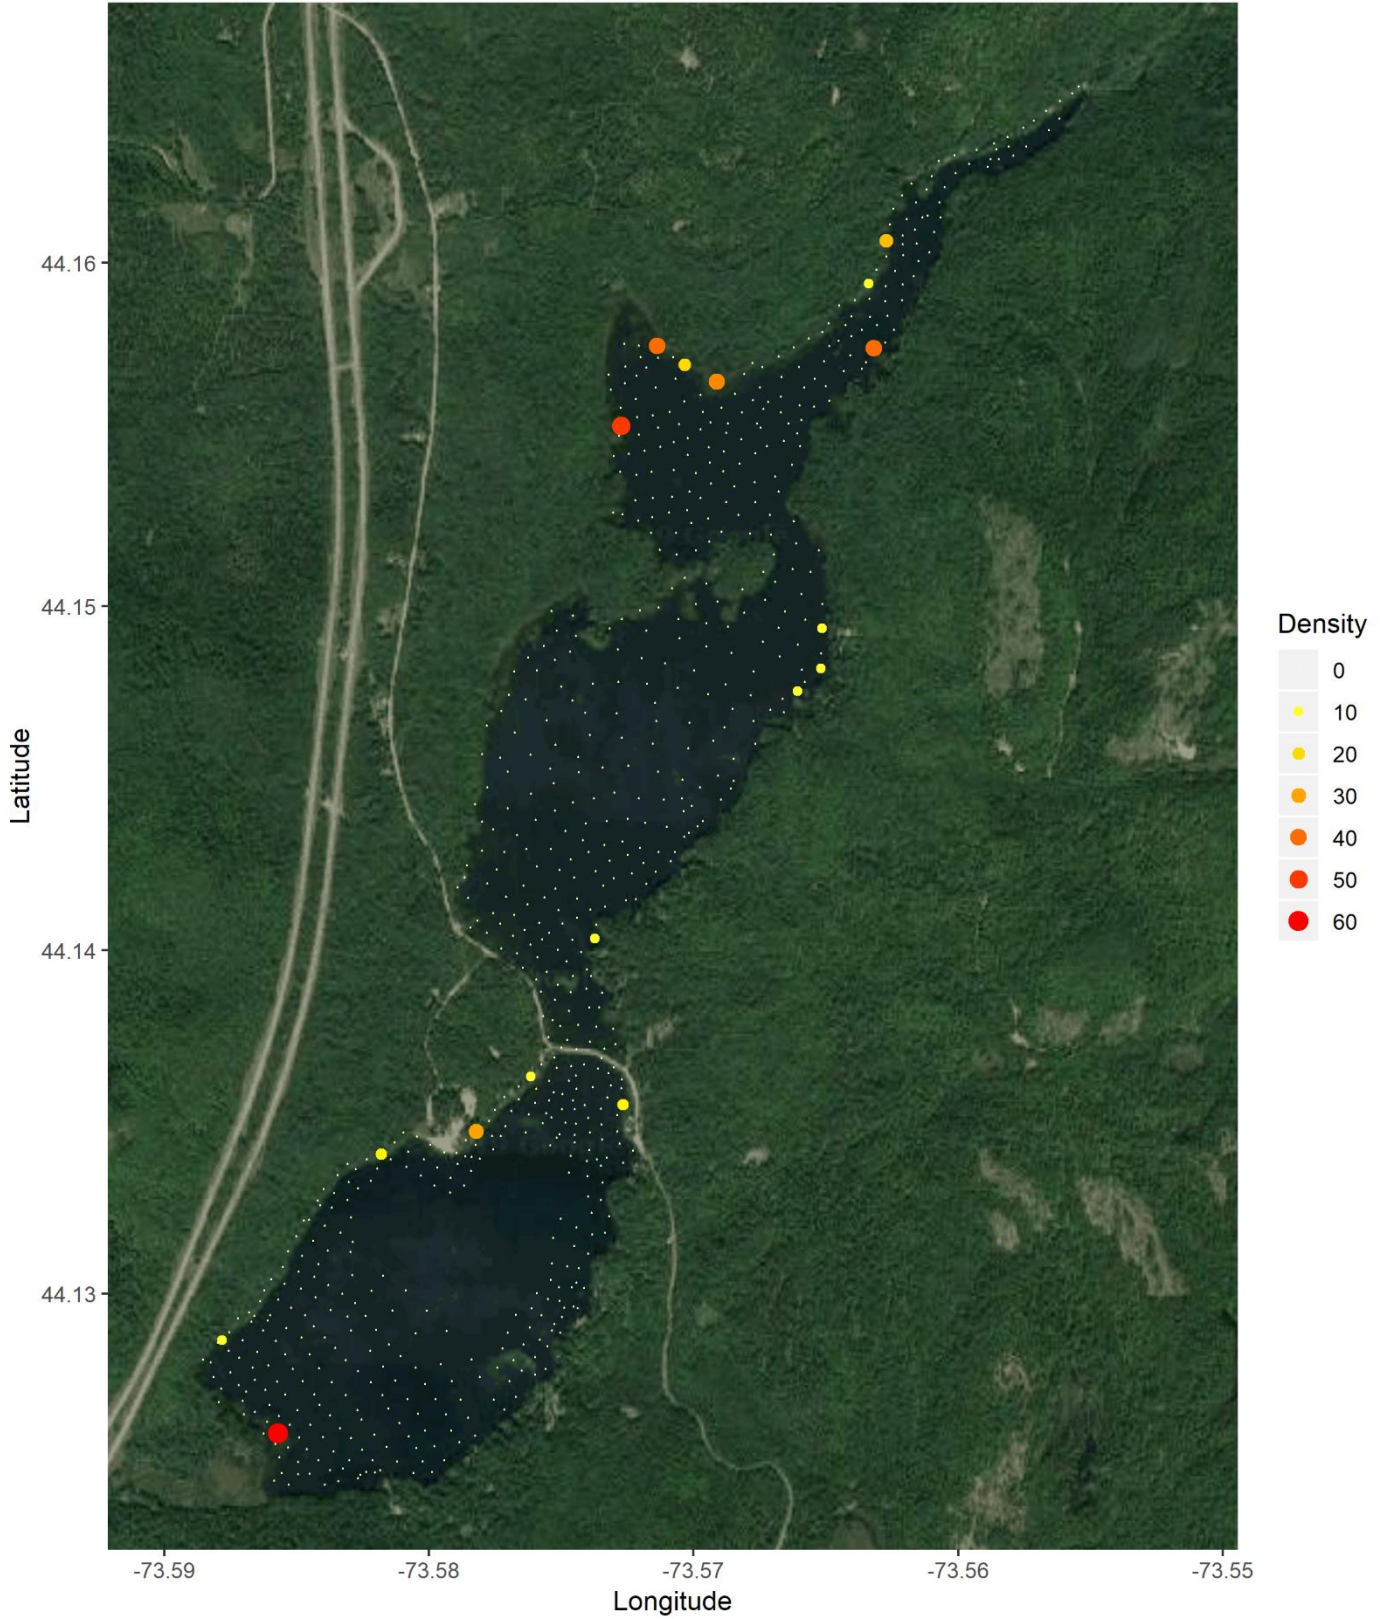

Lincoln Pond 2019 Survey *Brasenia schreberi*
Northeast Aquatic Research, LLC

Lincoln Pond 2019 Survey Chara
Northeast Aquatic Research, LLC

Lincoln Pond 2019 Survey *Eleocharis_acicularis*
Northeast Aquatic Research, LLC

Lincoln Pond 2019 Survey Elatine minima
Northeast Aquatic Research, LLC

Lincoln Pond 2019 Survey *Elodea nuttallii*
Northeast Aquatic Research, LLC

Lincoln Pond 2019 Survey Eriocaulon
Northeast Aquatic Research, LLC